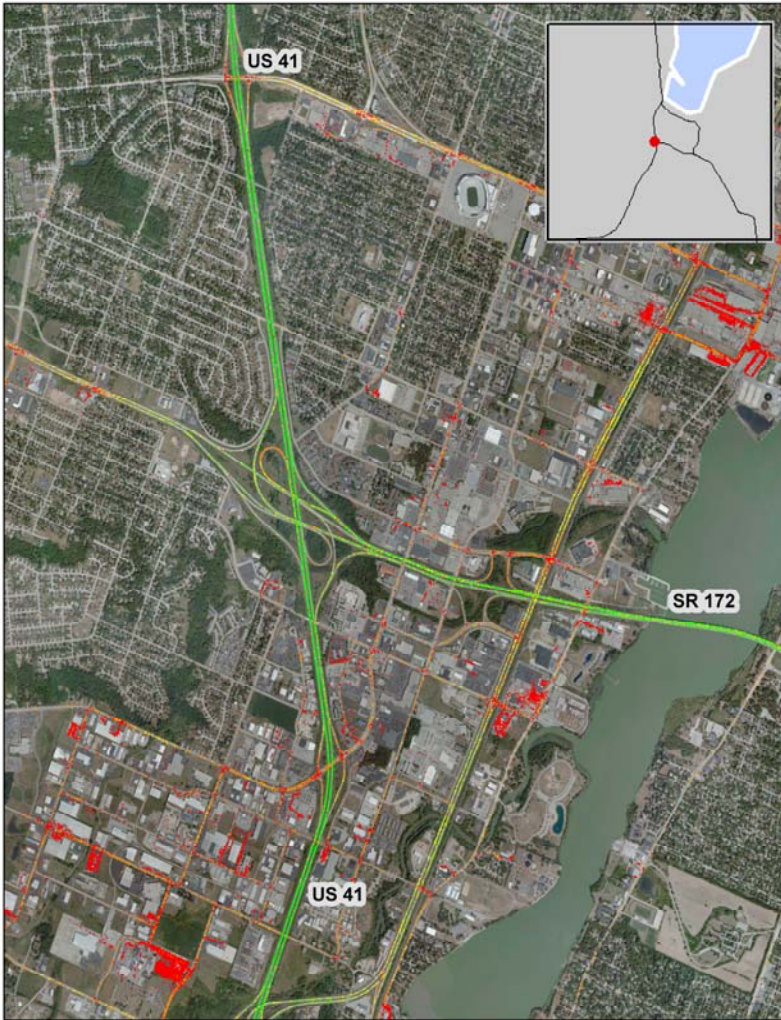

Green Bay, WI: US 41 at SR 172

Summary

National Ranking by
Congestion Index

168

Average Speed

55

Peak Average Speed

54

Nonpeak Average
Speed

55

Nonpeak/Peak Ratio

1.02

Average Speed by Time of Day US 41 at SR 172