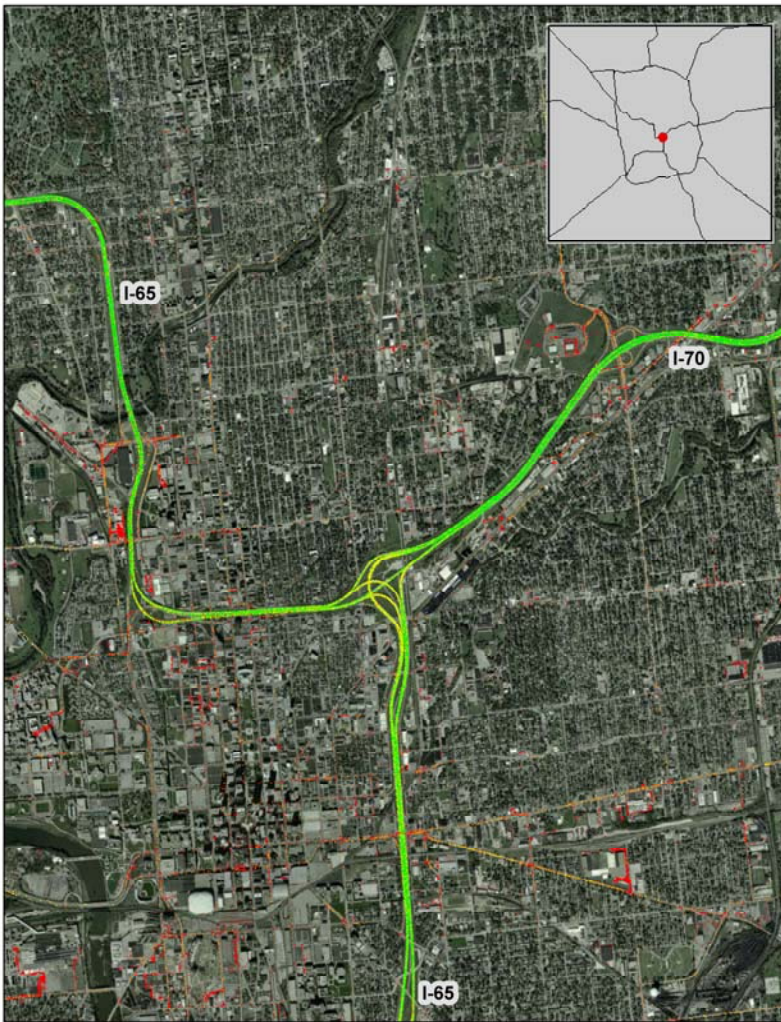

Indianapolis, IN: I-65 at I-70 (North)

Summary

National Ranking by
Congestion Index

21

Average Speed

51

Peak Average Speed

47

Nonpeak Average
Speed

53

Nonpeak/Peak Ratio

1.13

Average Speed by Time of Day I-65 at I-70 (North)