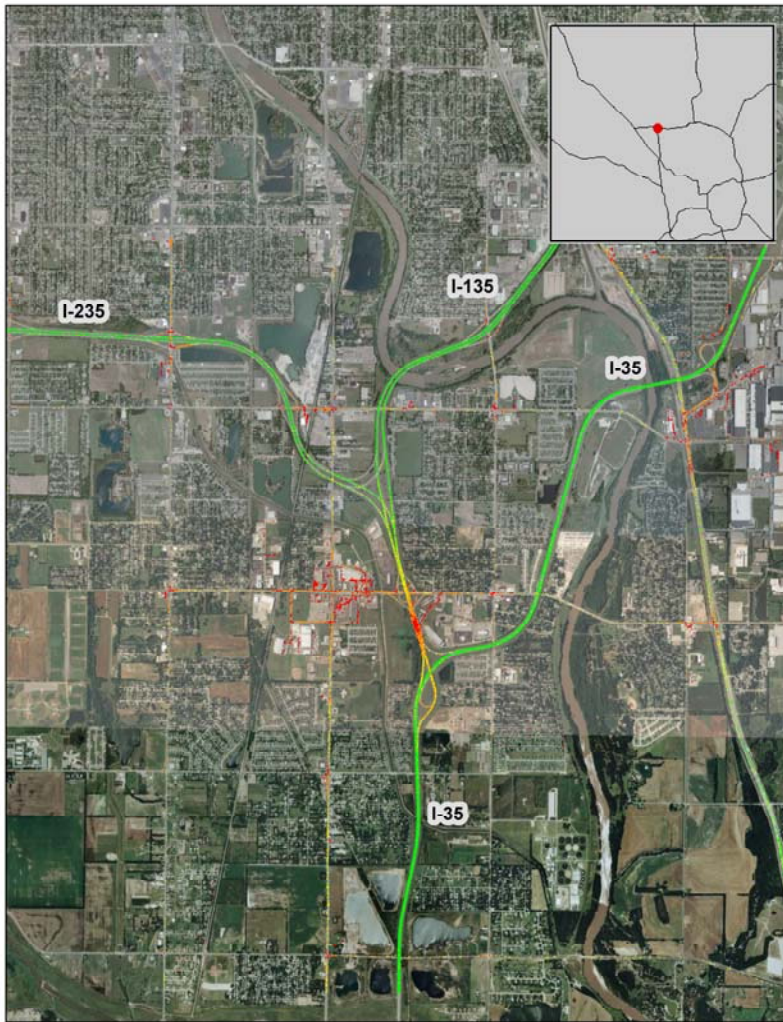

Wichita, KS: I-135 at I-235/I-35

Summary

National Ranking by Congestion Index	140
Average Speed	54
Peak Average Speed	54
Nonpeak Average Speed	53
Nonpeak/Peak Ratio	.99

Average Speed by Time of Day I-135 at I-235/I-35