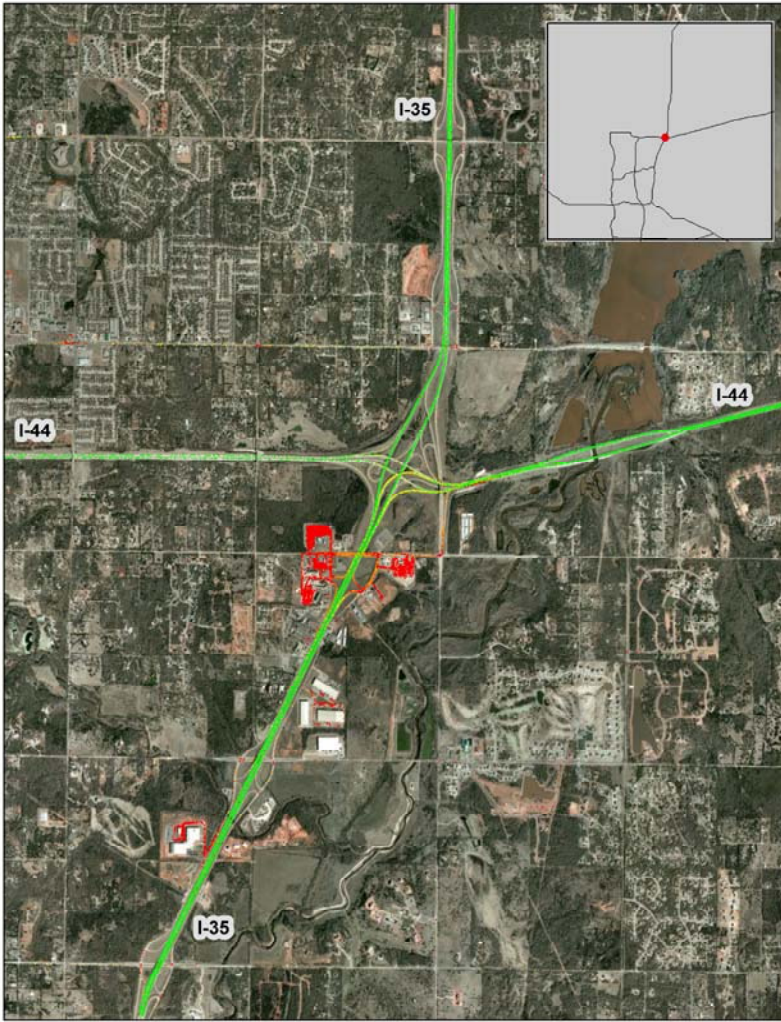

Oklahoma City, OK: I-35 at I-44

Summary

National Ranking by Congestion Index	224
Average Speed	55
Peak Average Speed	55
Nonpeak Average Speed	55
Nonpeak/Peak Ratio	1.00

Average Speed by Time of Day I-35 at I-44