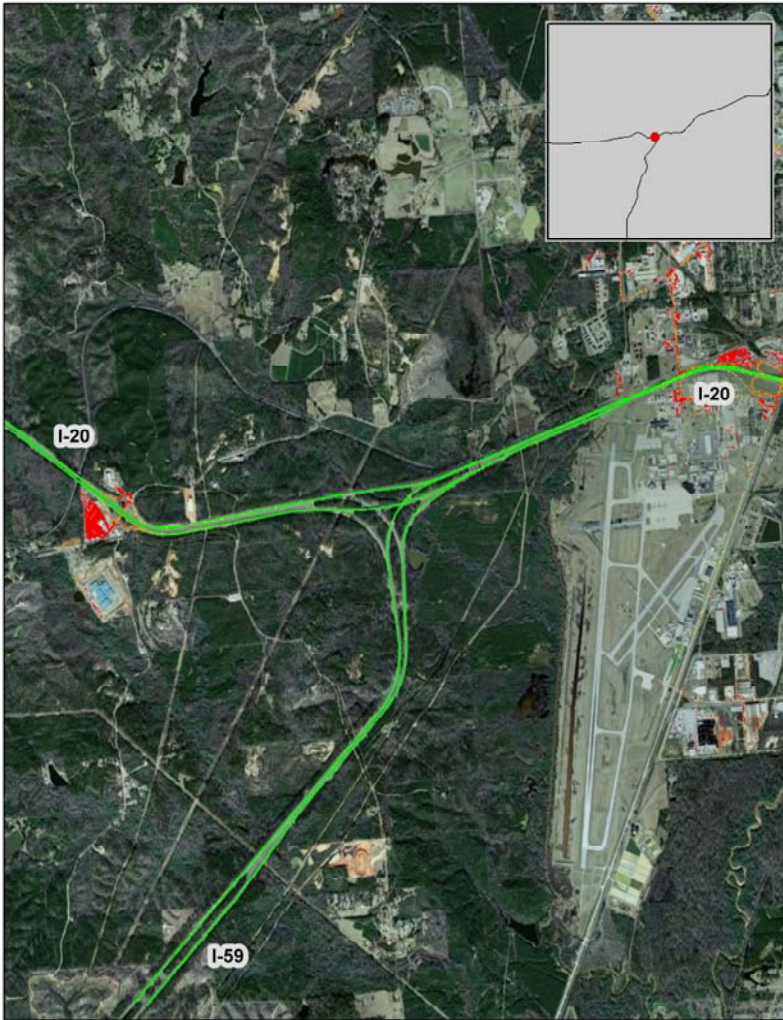

# Meridian, MS: I-59 at I-20

**55**

Nonpeak/Peak Ratio

**1.00**

## Average Speed by Time of Day I-59 at I-20