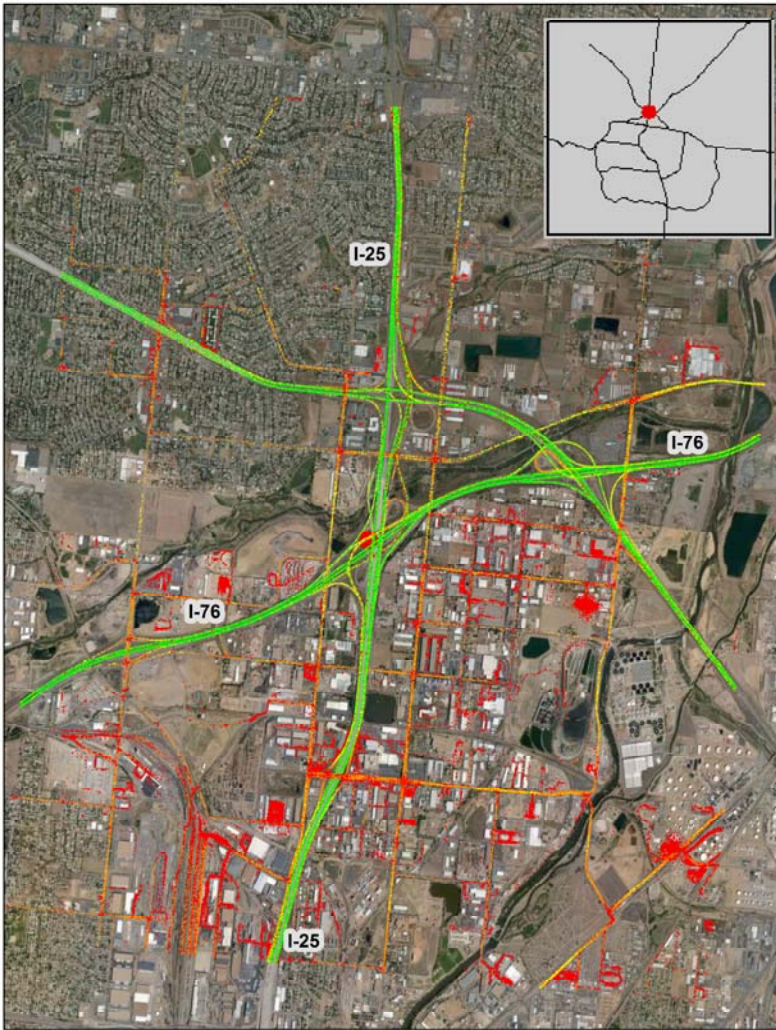

Denver, CO: I-25 at I-76

Summary

National Ranking by Congestion Index	76
Average Speed	51
Peak Average Speed	45
Nonpeak Average Speed	54
Nonpeak/Peak Ratio	1.21

Average Speed by Time of Day I-25 at I-76