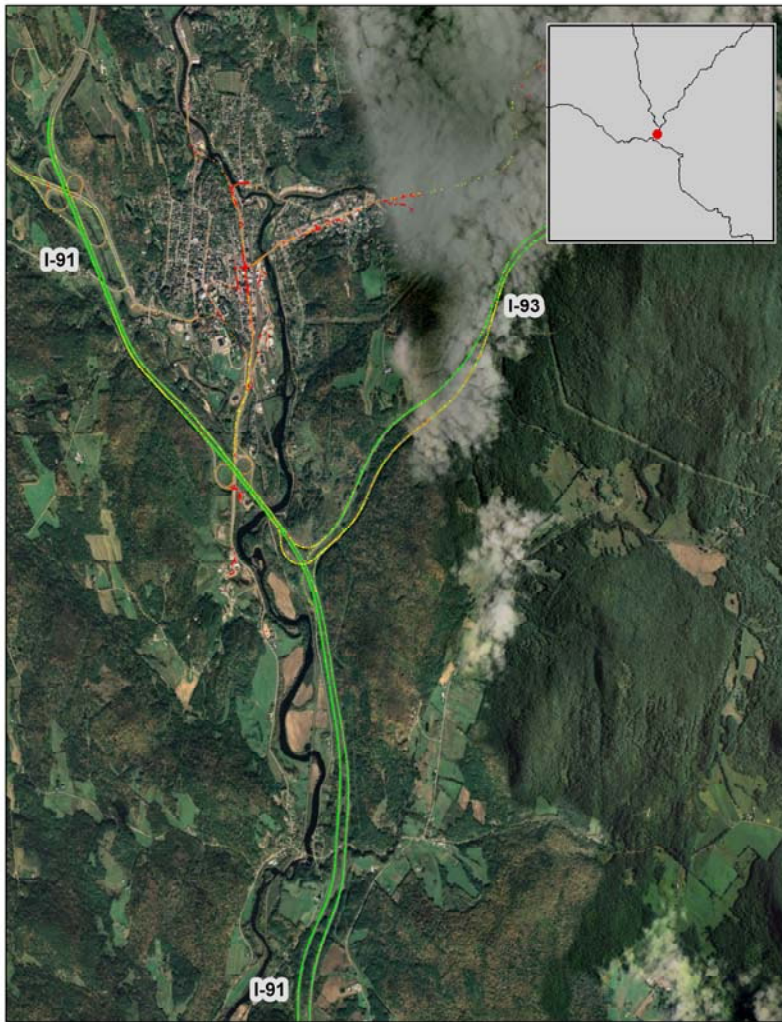

# Saint Johnsbury, VT: I-91 at I-93

## Summary

National Ranking by Congestion Index	178
Average Speed	55
Peak Average Speed	55
Nonpeak Average Speed	55
Nonpeak/Peak Ratio	1.00

**Average Speed by Time of Day  
I-91 at I-93**