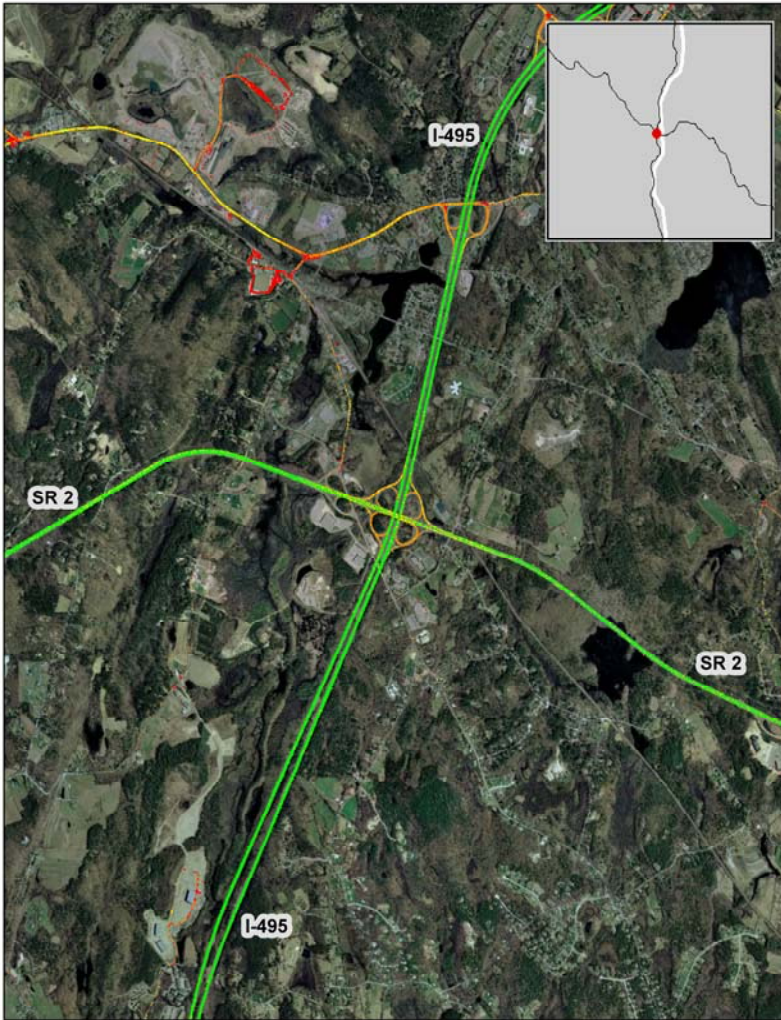

Boston, MA: I-495 at SR 2

Summary

National Ranking by Congestion Index	229
Average Speed	55
Peak Average Speed	55
Nonpeak Average Speed	55
Nonpeak/Peak Ratio	1.00

Average Speed by Time of Day I-495 at SR 2