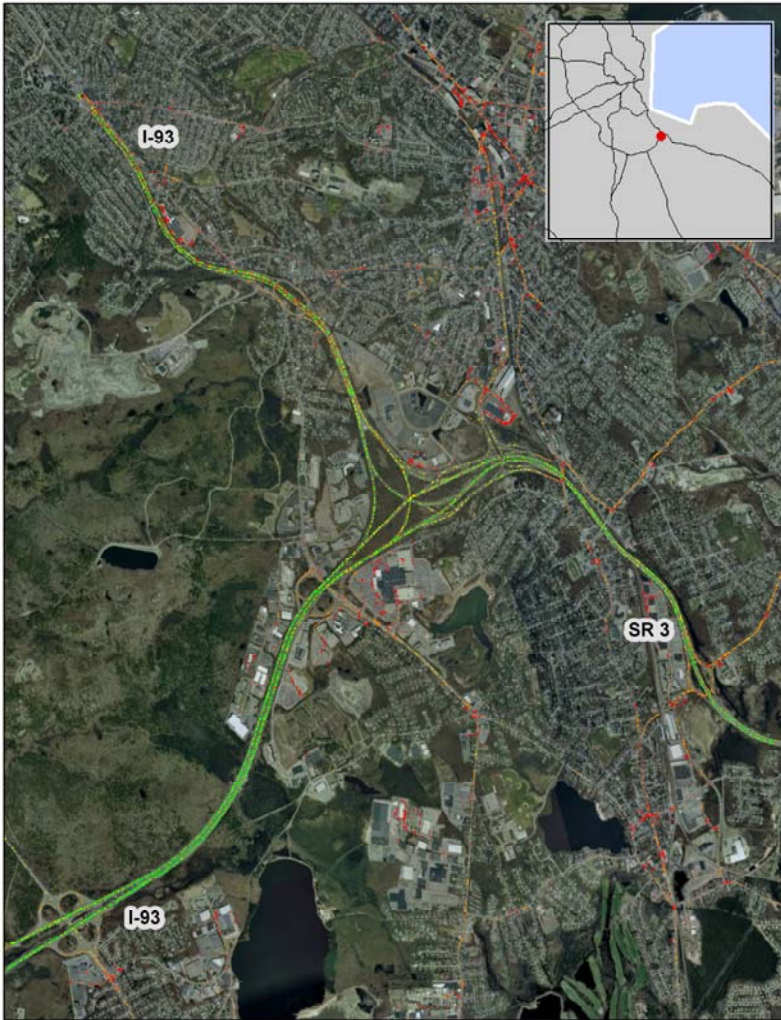

Boston, MA: I-93 at SR 3

Summary

National Ranking by Congestion Index	74
Average Speed	43
Peak Average Speed	33
Nonpeak Average Speed	48
Nonpeak/Peak Ratio	1.45

Average Speed by Time of Day I-93 at SR 3