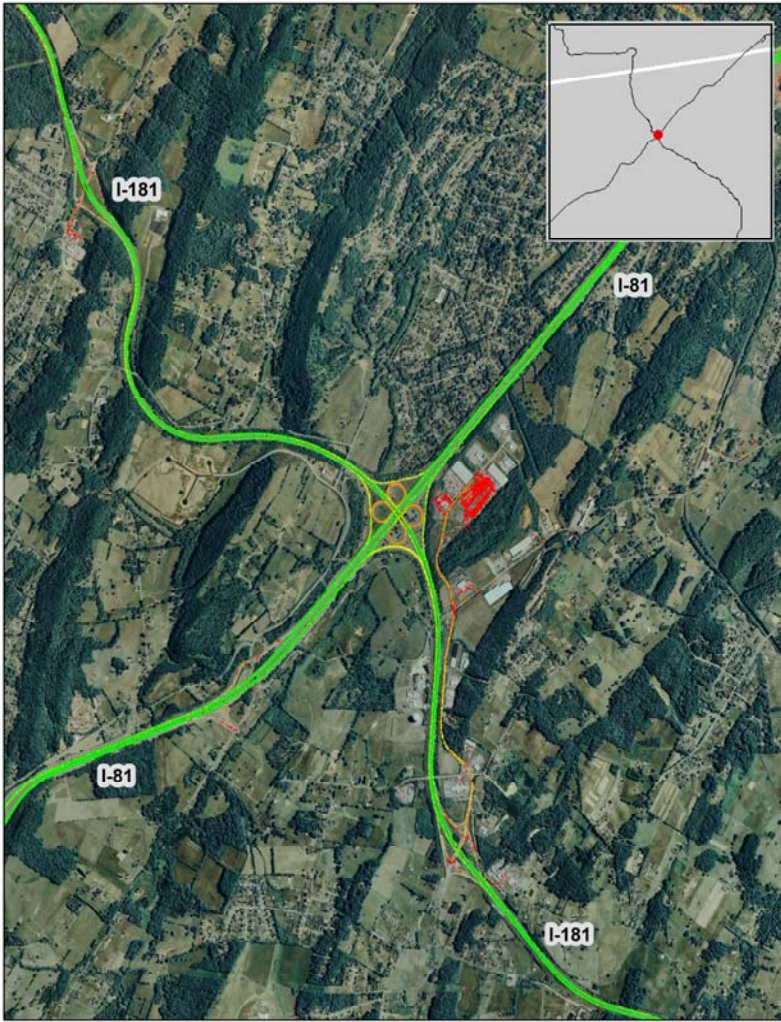

Kingsport, TN: I-81 at I-181

Summary

National Ranking by Congestion Index	246
Average Speed	55
Peak Average Speed	55
Nonpeak Average Speed	55
Nonpeak/Peak Ratio	1.00

Average Speed by Time of Day
I-81 at I-181