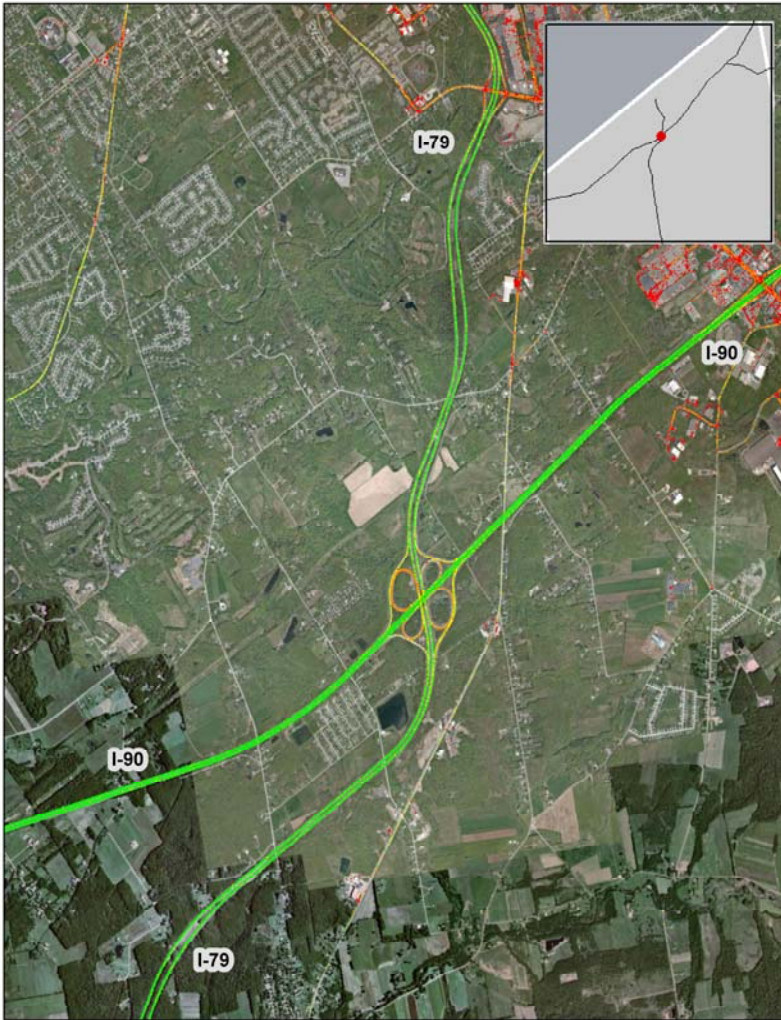

Erie, PA: I-79 at I-90

Summary

National Ranking by
Congestion Index

250

Average Speed

55

Peak Average Speed

55

Nonpeak Average
Speed

55

Nonpeak/Peak Ratio

1.00

Average Speed by Time of Day I-79 at I-90