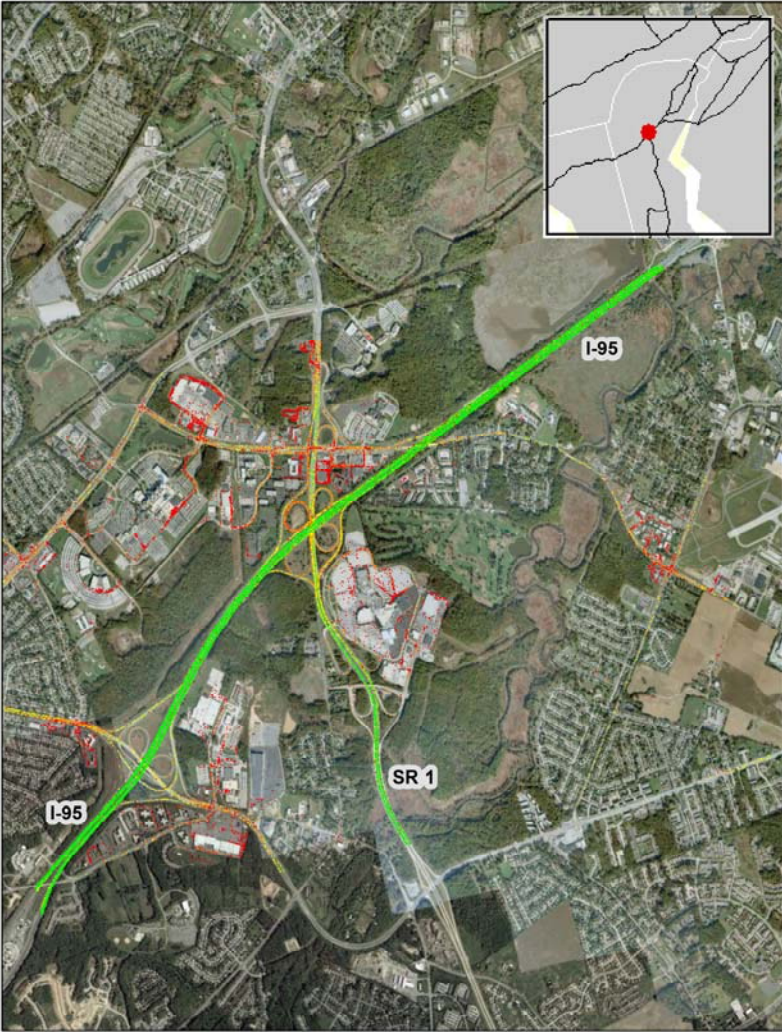

New Castle, DE: I-95 at SR 1

Summary	
National Ranking by Congestion Index	162
Average Speed	55
Peak Average Speed	54
Nonpeak Average Speed	55
Nonpeak/Peak Ratio	1.02