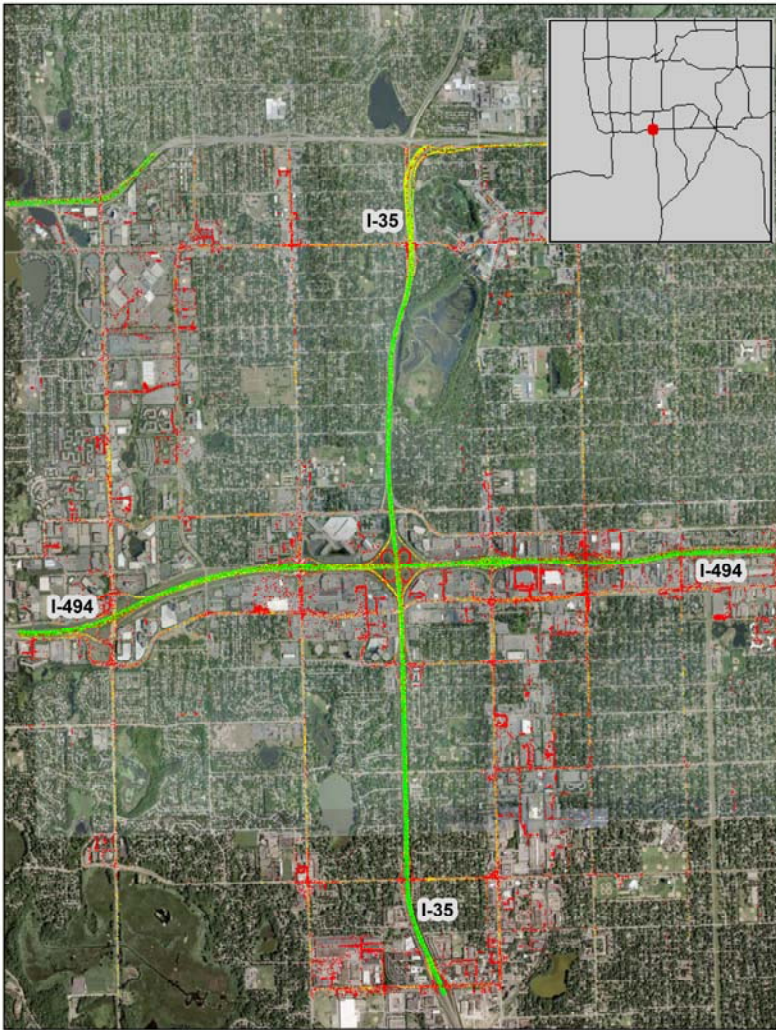

Minneapolis - St. Paul, MN: I-35W at I-494

Summary

National Ranking by
Congestion Index

11

Average Speed

45

Peak Average Speed

35

Nonpeak Average
Speed

50

Nonpeak/Peak Ratio

1.42

Average Speed by Time of Day I-35W at I-494