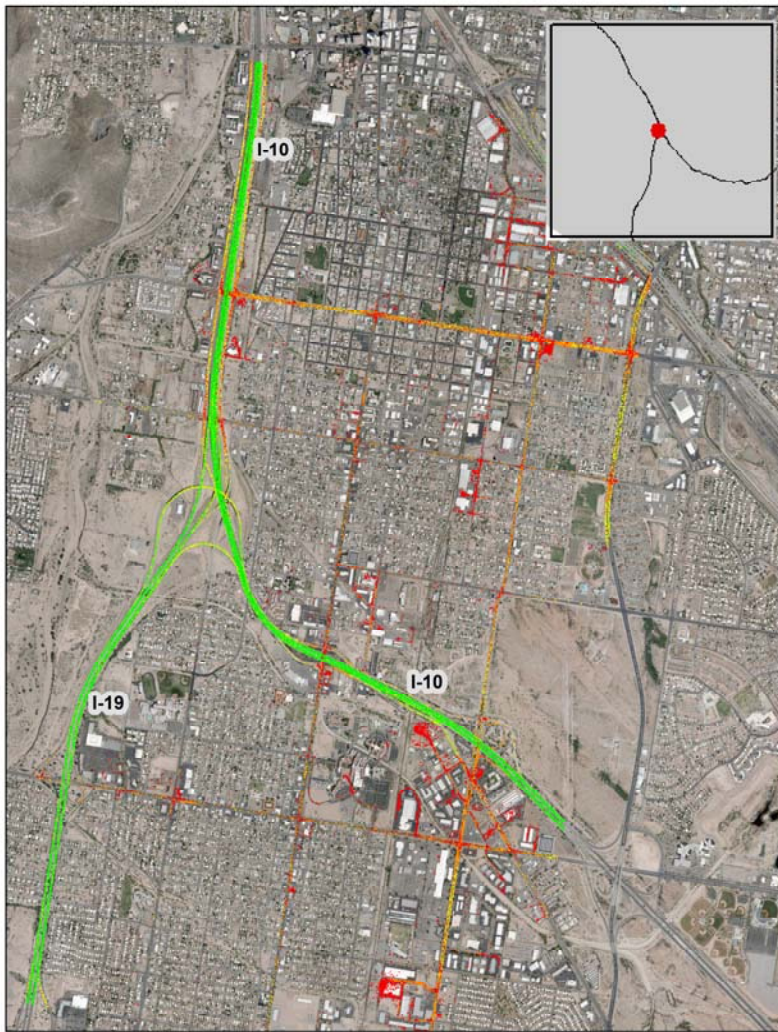

# Tucson, AZ: I-10 at I-19

## Summary

National Ranking by Congestion Index	190
Average Speed	55
Peak Average Speed	55
Nonpeak Average Speed	55
Nonpeak/Peak Ratio	1.00

**Average Speed by Time of Day  
I-10 at I-19**