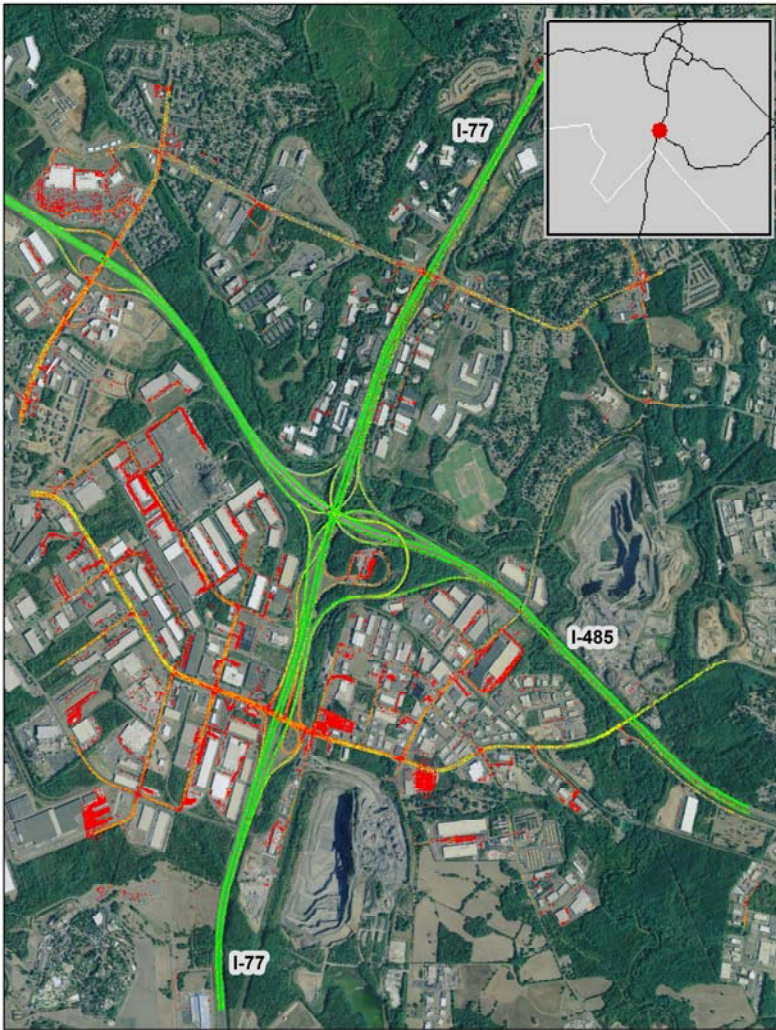

Charlotte, NC: I-77 at I-485 (South)

Summary

National Ranking by Congestion Index	126
Average Speed	54
Peak Average Speed	51
Nonpeak Average Speed	55
Nonpeak/Peak Ratio	1.09

Average Speed by Time of Day
I-77 at I-485 (South)