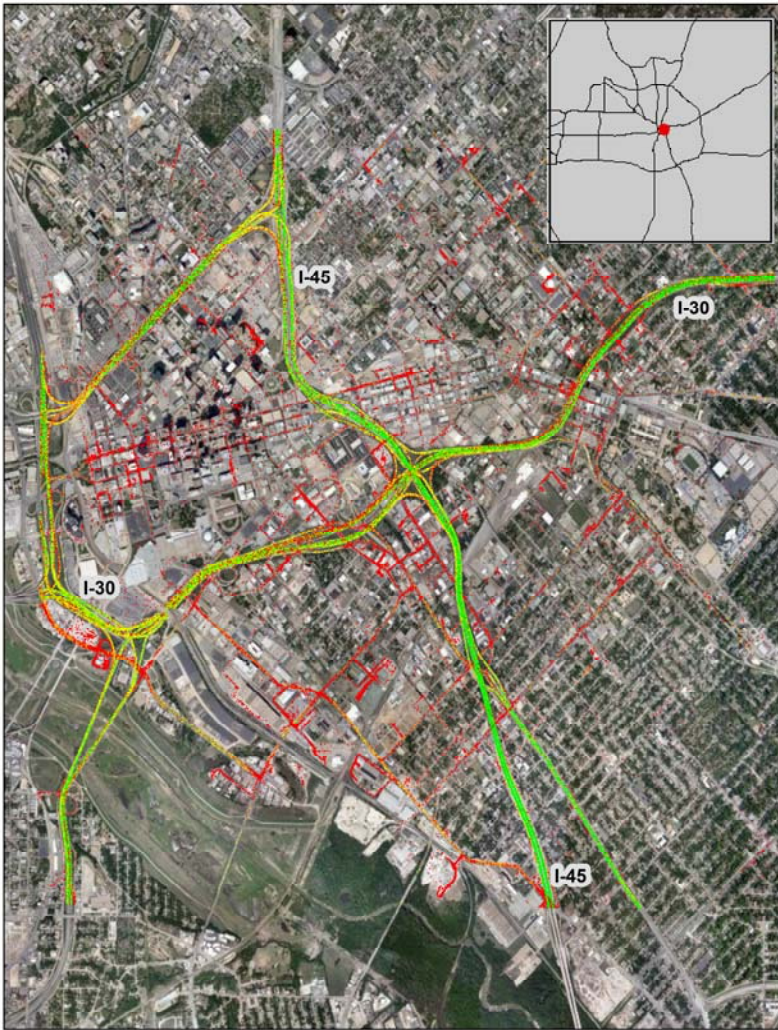

Dallas, TX: I-45 at I-30

Summary

National Ranking by Congestion Index	13
Average Speed	41
Peak Average Speed	33
Nonpeak Average Speed	45
Nonpeak/Peak Ratio	1.38

**Average Speed by Time of Day
I-45 at I-30**