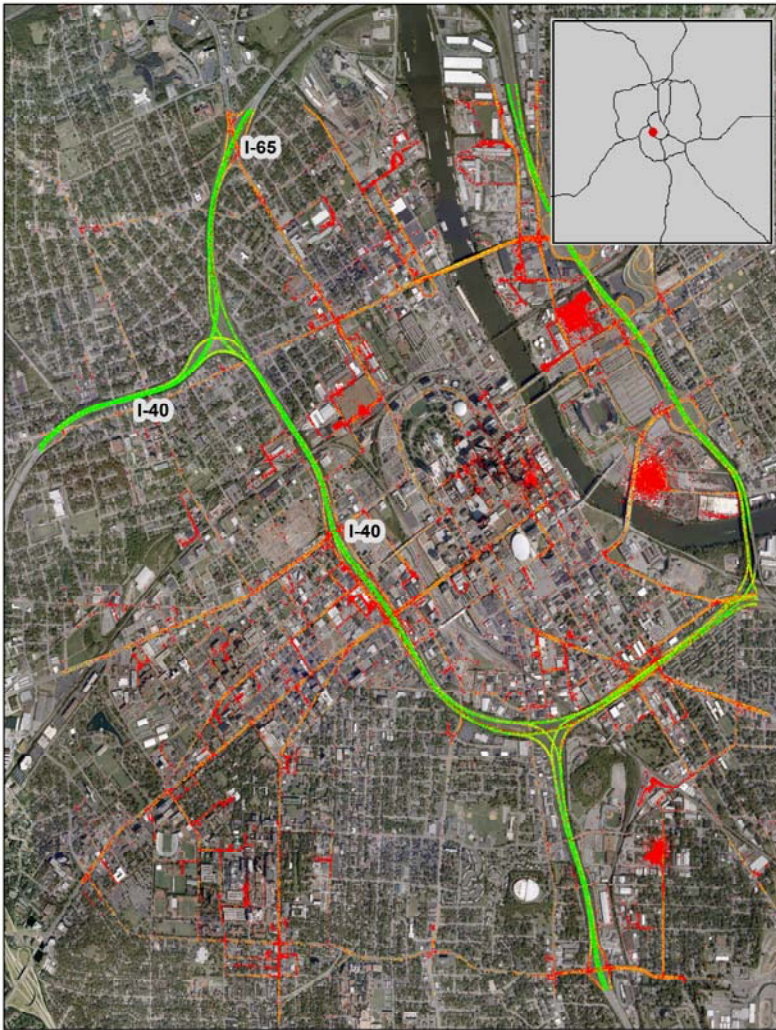

# Nashville, TN: I-40 at I-65 (East)

## Summary

National Ranking by Congestion Index	34
Average Speed	46
Peak Average Speed	35
Nonpeak Average Speed	52
Nonpeak/Peak Ratio	1.48

Average Speed by Time of Day  
I-40 at I-65 (East)