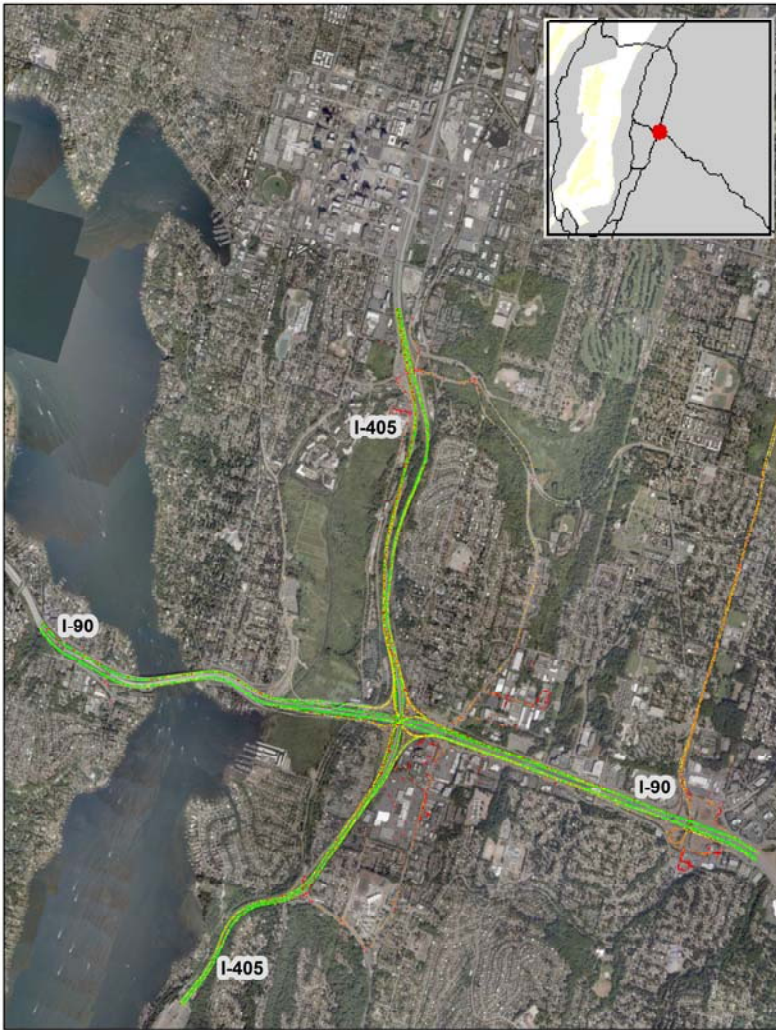

# Seattle, WA: I-90 at I-405

## Average Speed by Time of Day I-90 at I-405