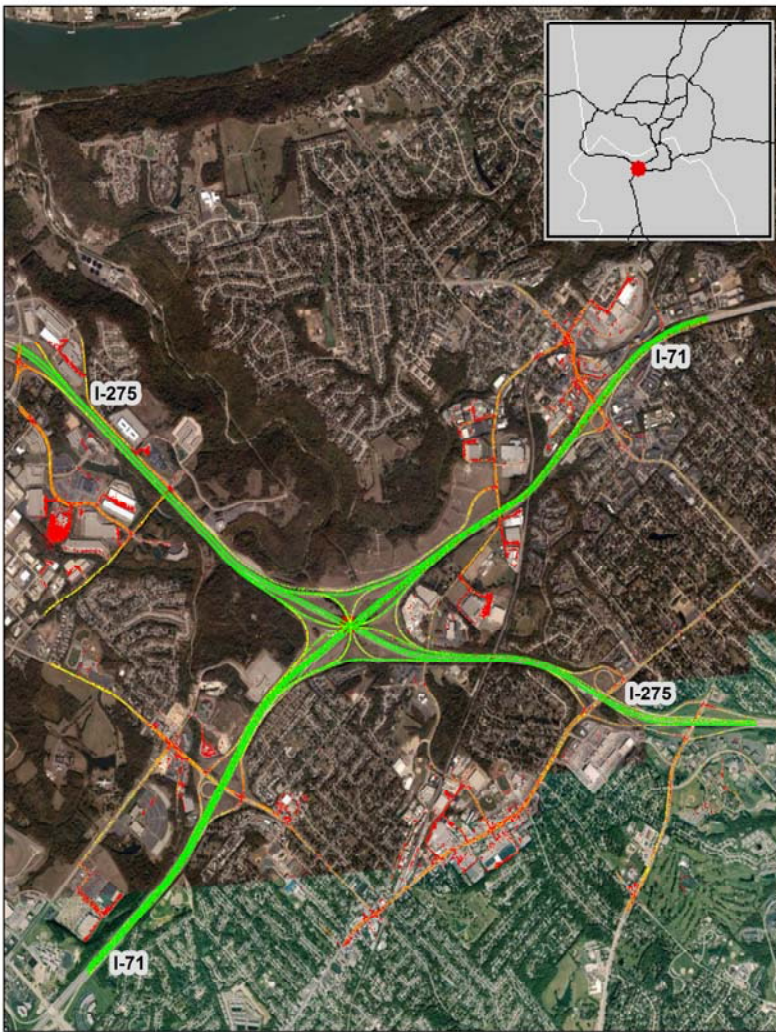

Cincinnati, OH: I-75/I-71 at I-275

Summary

National Ranking by Congestion Index	108
Average Speed	54
Peak Average Speed	51
Nonpeak Average Speed	55
Nonpeak/Peak Ratio	1.08

Average Speed by Time of Day
I-75/I-71 at I-275