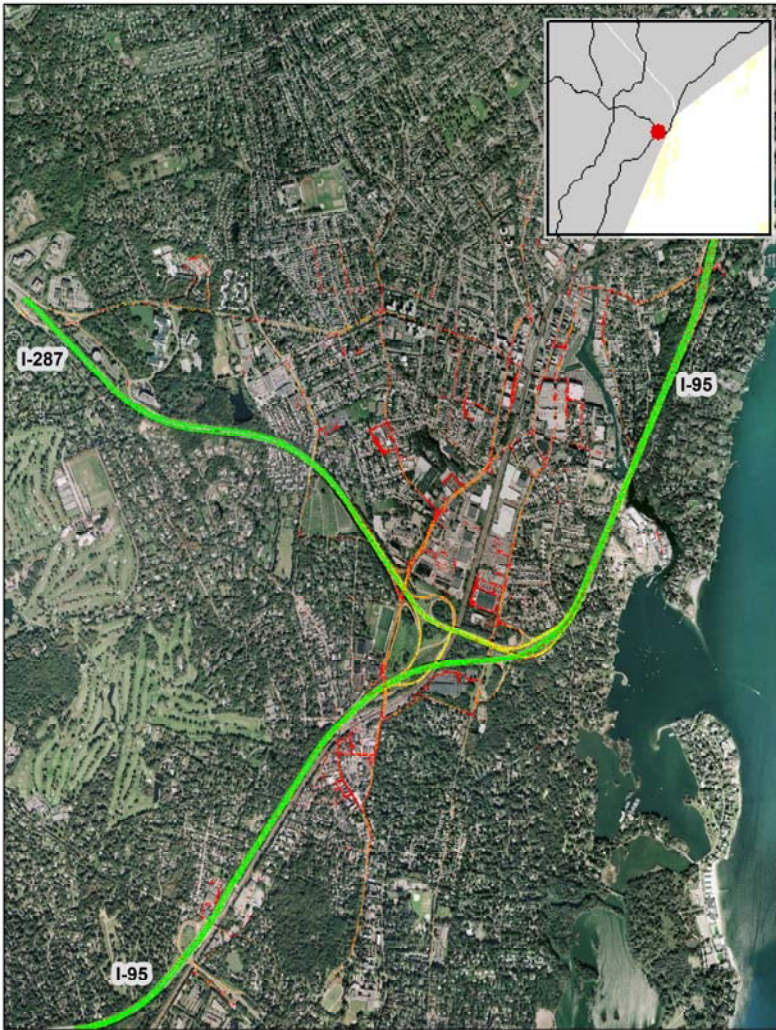

Rye, NY: I-95 at I-287

Summary

National Ranking by
Congestion Index

111

Average Speed

53

Peak Average Speed

50

Nonpeak Average
Speed

53

Nonpeak/Peak Ratio

1.07

Average Speed by Time of Day I-95 at I-287