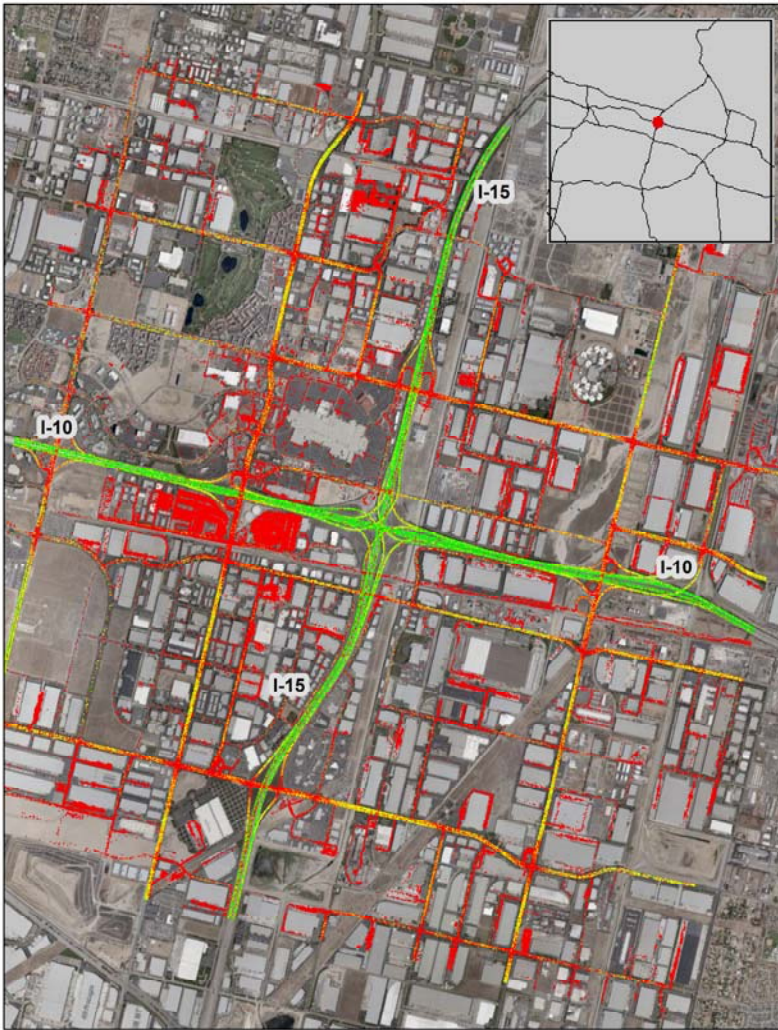

# San Bernardino, CA: I-10 at I-15

## Summary

National Ranking by Congestion Index	36
Average Speed	49
Peak Average Speed	44
Nonpeak Average Speed	51
Nonpeak/Peak Ratio	1.16

Average Speed by Time of Day  
I-10 at I-15