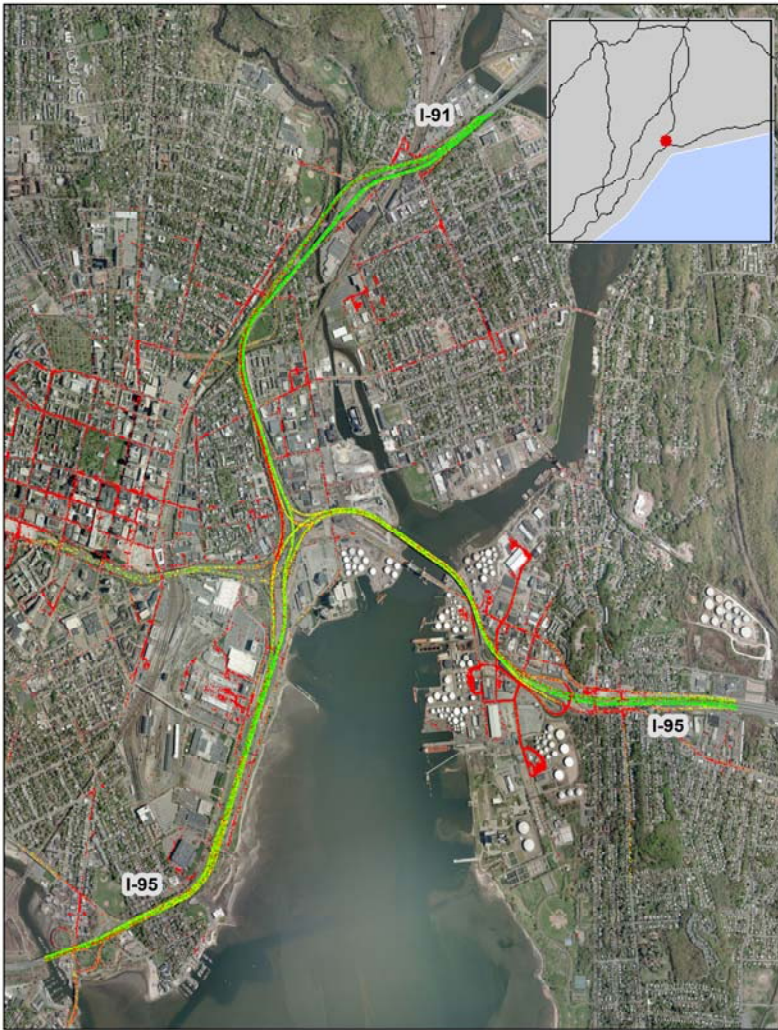

New Haven, CT: I-95 at I-91

Summary

National Ranking by
Congestion Index

40

Average Speed

45

Peak Average Speed

39

Nonpeak Average
Speed

47

Nonpeak/Peak Ratio

1.21

Average Speed by Time of Day
I-95 at I-91