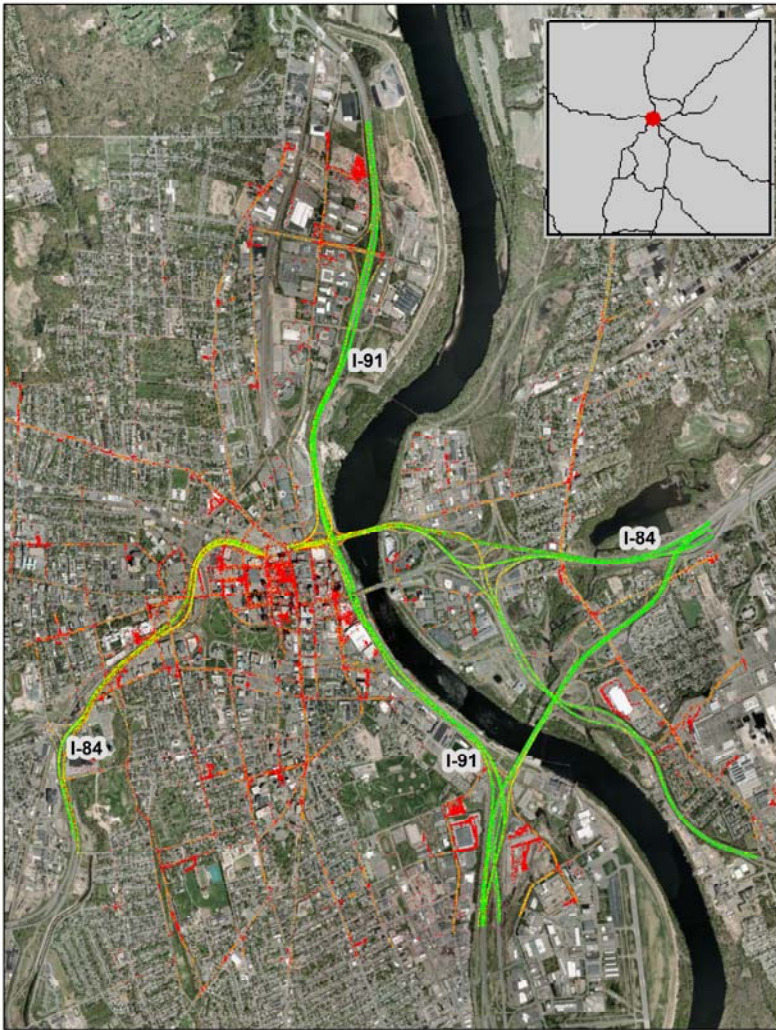

Hartford, CT: I-84 at I-91

Summary

National Ranking by Congestion Index	18
Average Speed	47
Peak Average Speed	37
Nonpeak Average Speed	51
Nonpeak/Peak Ratio	1.37

**Average Speed by Time of Day
I-84 at I-91**