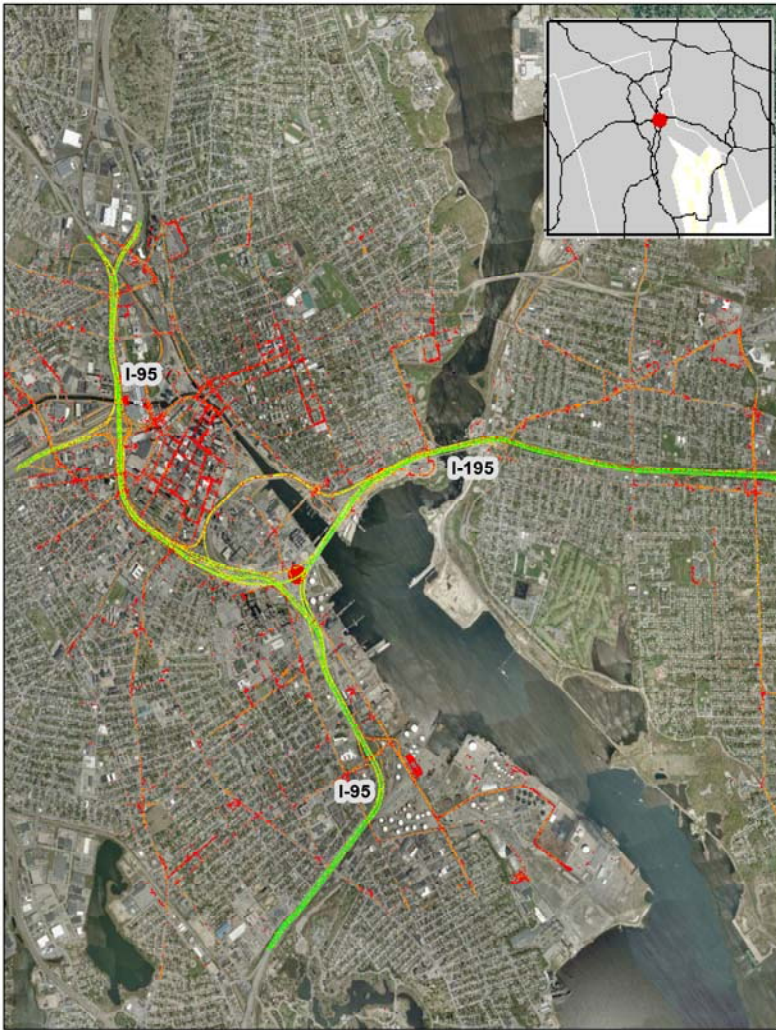

Providence, RI: I-95 at I-195

Summary

National Ranking by
Congestion Index

97

Average Speed

46

Peak Average Speed

41

Nonpeak Average
Speed

49

Nonpeak/Peak Ratio

1.18

Average Speed by Time of Day I-95 at I-195