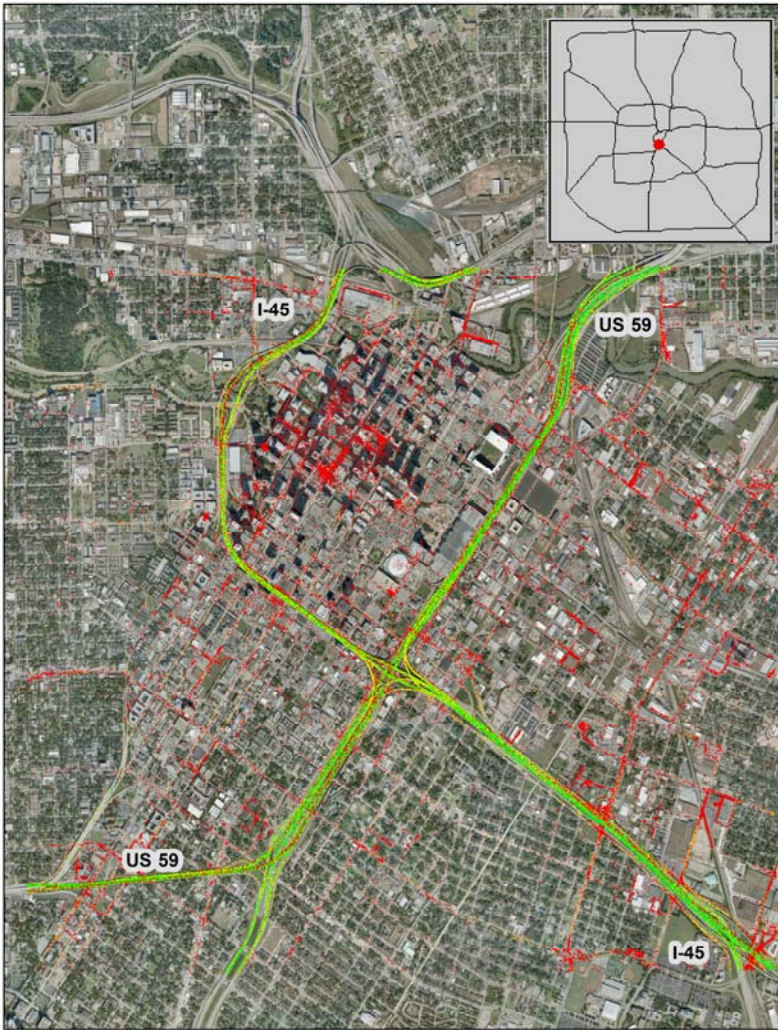

Houston, TX: I-45 at US 59

Summary

National Ranking by
Congestion Index

3

Average Speed

39

Peak Average Speed

30

Nonpeak Average
Speed

42

Nonpeak/Peak Ratio

1.41

Average Speed by Time of Day I-45 at US 59