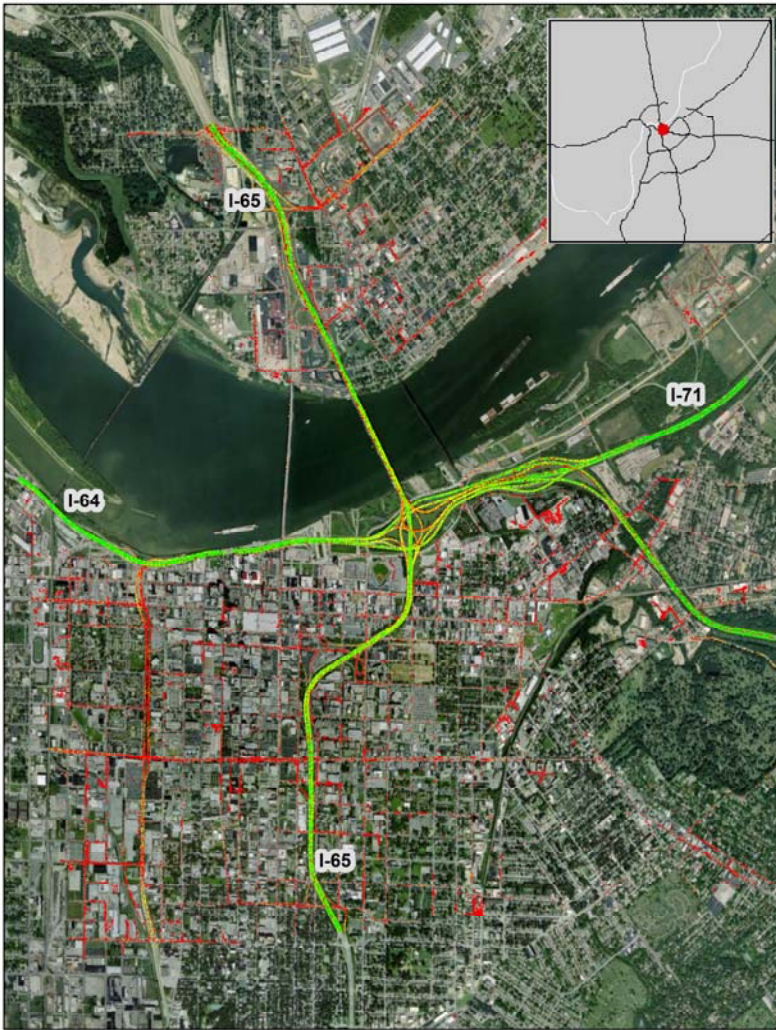

Louisville, KY: I-65 at I-64/I-71

Summary

National Ranking by
Congestion Index

19

Average Speed

45

Peak Average Speed

36

Nonpeak Average
Speed

50

Nonpeak/Peak Ratio

1.39

Average Speed by Time of Day I-65 at I-64/I-71