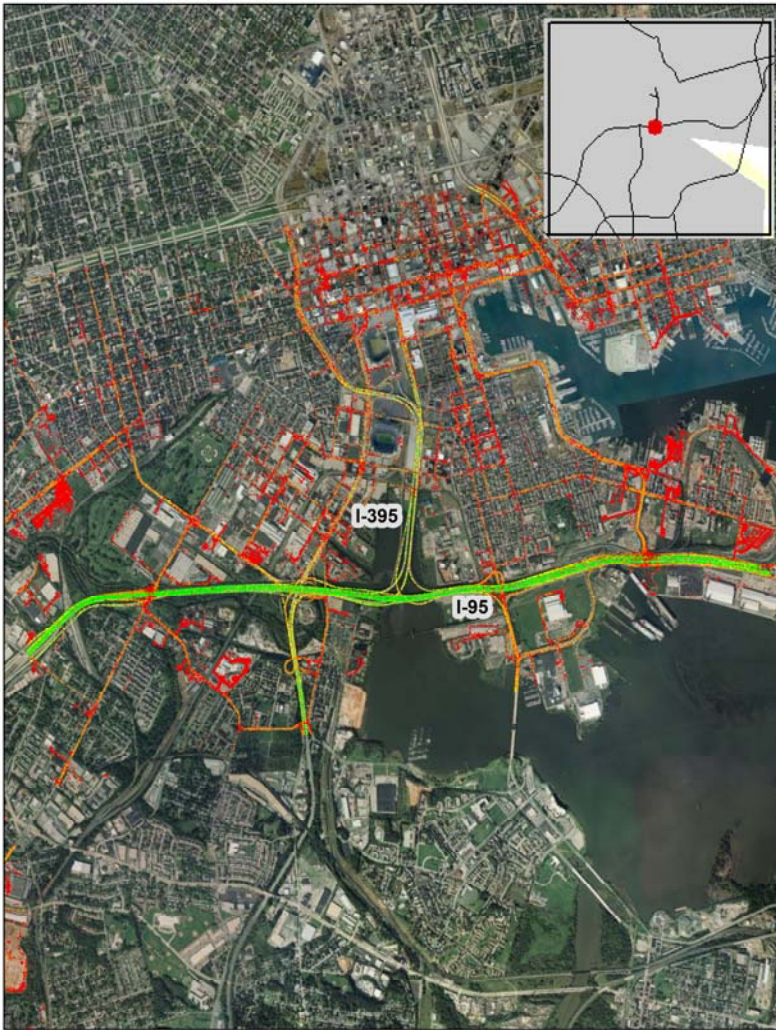

Baltimore, MD: I-95 at I-395

Summary

National Ranking by
Congestion Index

91

Average Speed

51

Peak Average Speed

48

Nonpeak Average
Speed

52

Nonpeak/Peak Ratio

1.08

Average Speed by Time of Day I-95 at I-395