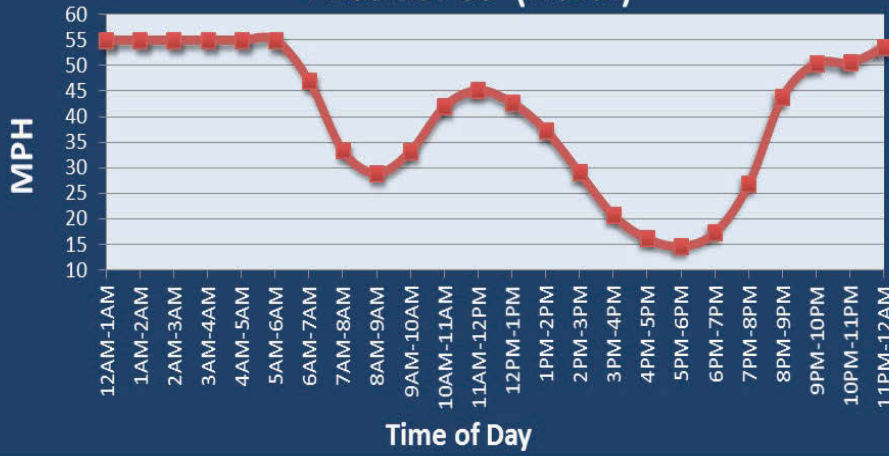

# Atlanta, GA: I-285 at I-85 (North)

Average Speed by Time of Day  
I-285 at I-85 (North)

## Summary

National Ranking by Congestion Index	2
Average Speed	34.8
Peak Average Speed	22.9
Nonpeak Average Speed	40.6
Nonpeak/Peak Ratio	1.77
Peak Average Speed Percent Change 2018 - 2019	-7.35%