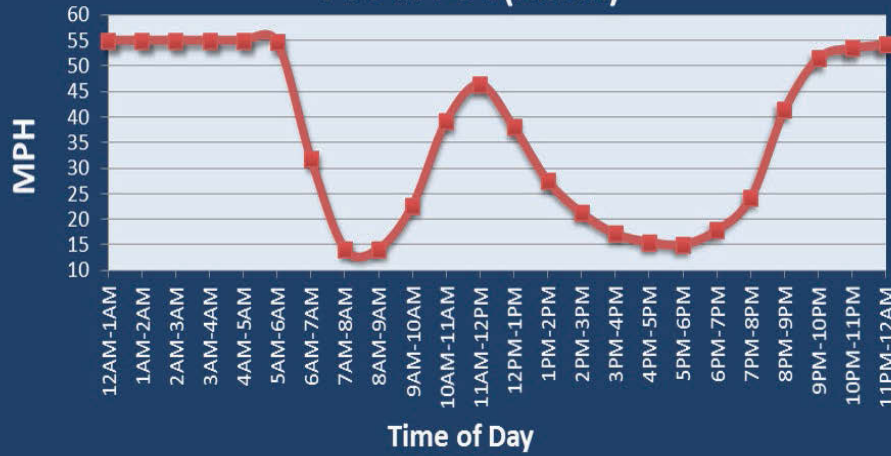

# Chicago, IL: I-90 at I-94 (North)

Average Speed by Time of Day  
I-90 at I-94 (North)

## Summary

National Ranking by Congestion Index	17
Average Speed	30.5
Peak Average Speed	16.9
Nonpeak Average Speed	37.3
Nonpeak/Peak Ratio	2.2
Peak Average Speed Percent Change 2018 - 2019	-7.34%