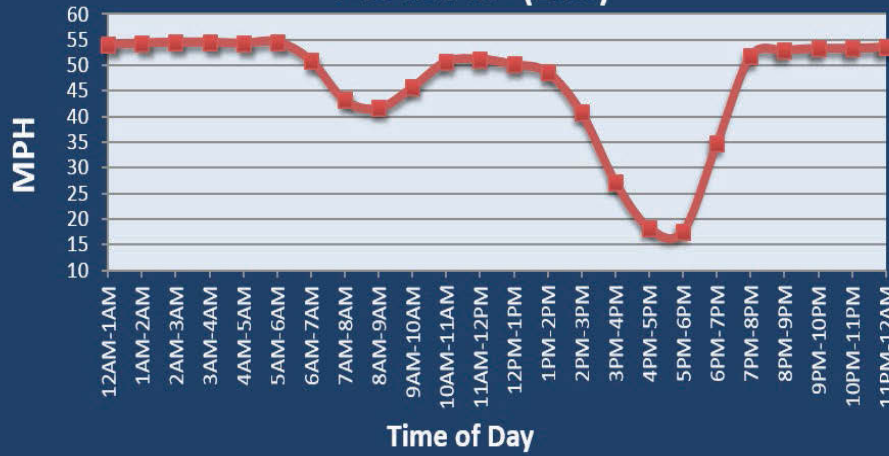

Nashville, TN: I-40 at I-65 (East)

Average Speed by Time of Day
I-40 at I-65 (East)

Summary

National Ranking by Congestion Index	34
Average Speed	41.6
Peak Average Speed	28.9
Nonpeak Average Speed	47.6
Nonpeak/Peak Ratio	1.64
Peak Average Speed Percent Change 2018 - 2019	-13.14%