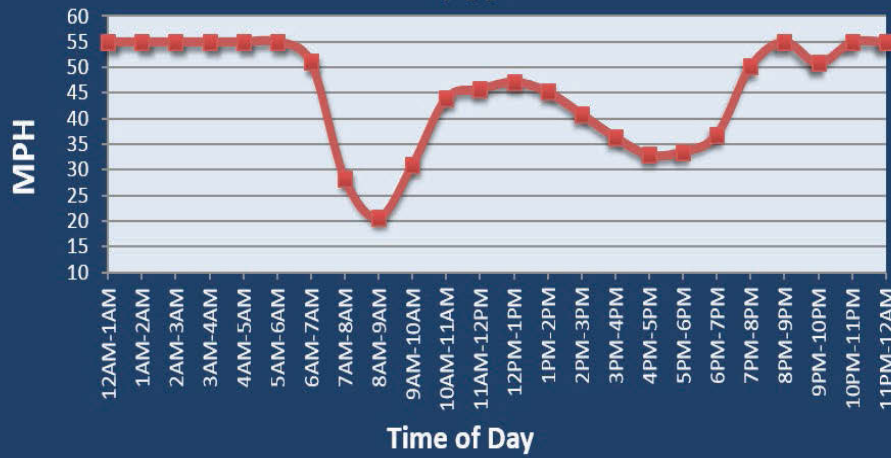

Norwalk, CT: I-95

Average Speed by Time of Day
I-95

Summary

National Ranking by Congestion Index	47
Average Speed	44.6
Peak Average Speed	32.3
Nonpeak Average Speed	48.6
Nonpeak/Peak Ratio	1.5
Peak Average Speed Percent Change 2018 - 2019	-9.13%