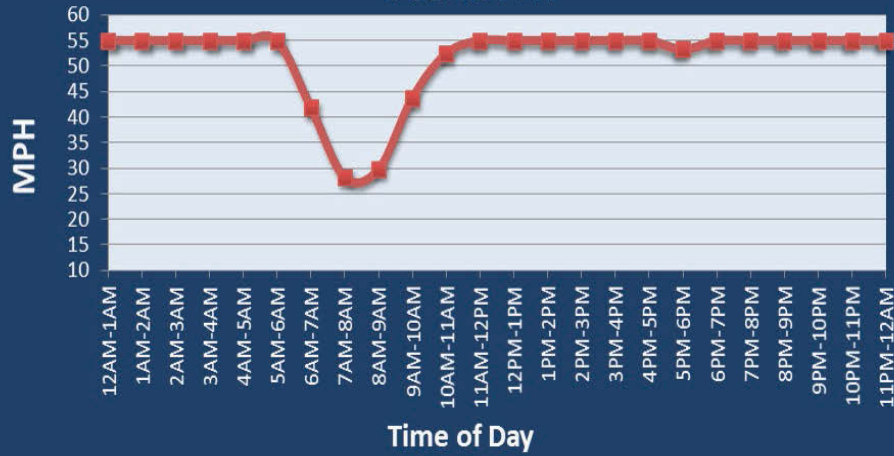

Nashville, TN: I-65 at I-24

Average Speed by Time of Day
I-65 at I-24

Summary

National Ranking by Congestion Index	82
Average Speed	49.7
Peak Average Speed	40
Nonpeak Average Speed	53.7
Nonpeak/Peak Ratio	1.34
Peak Average Speed Percent Change 2018 - 2019	-2.44%