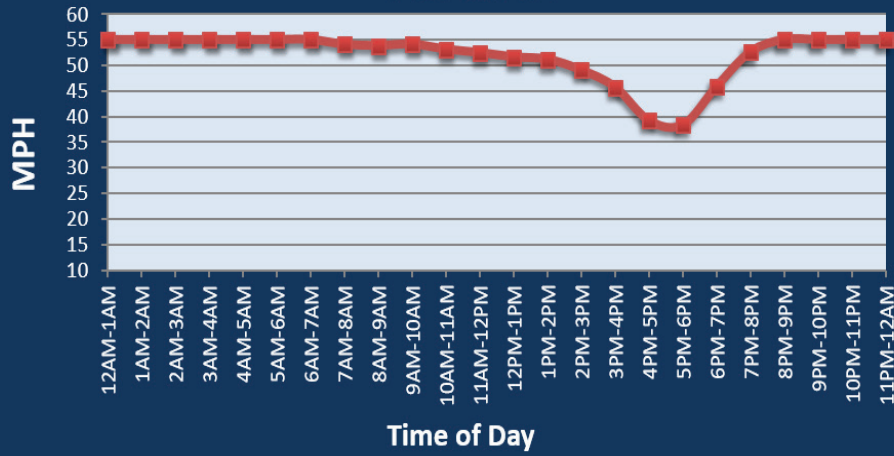

Chicago, IL: I-80 at I-94

**Average Speed by Time of Day
I-80 at I-94**

Summary

National Ranking by Congestion Index	46
Average Speed	51.1
Peak Average Speed	47.2
Nonpeak Average Speed	52.7
Nonpeak/Peak Ratio	1.12
Peak Average Speed Percent Change 2018 - 2019	-6.8%