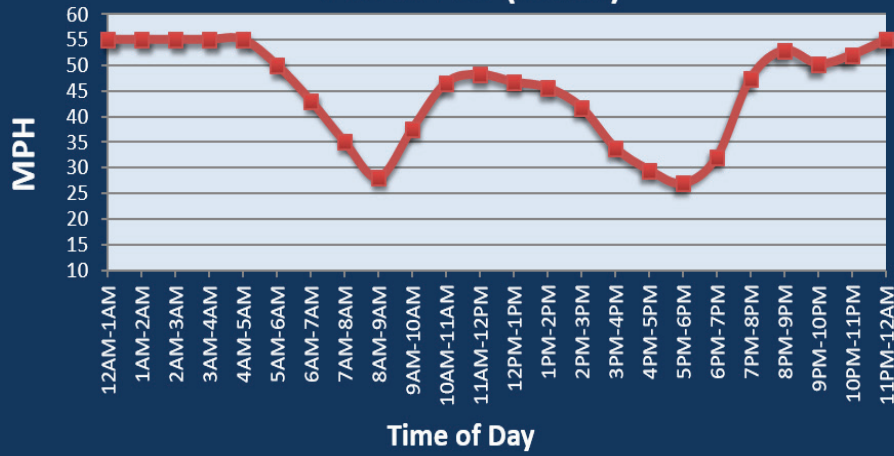

Boston, MA: I-95 at I-93 (North)

Average Speed by Time of Day
I-95 at I-93 (North)

Summary

National Ranking by Congestion Index	84
Average Speed	41.7
Peak Average Speed	31.8
Nonpeak Average Speed	46.4
Nonpeak/Peak Ratio	1.46
Peak Average Speed Percent Change 2018 - 2019	-3.9%