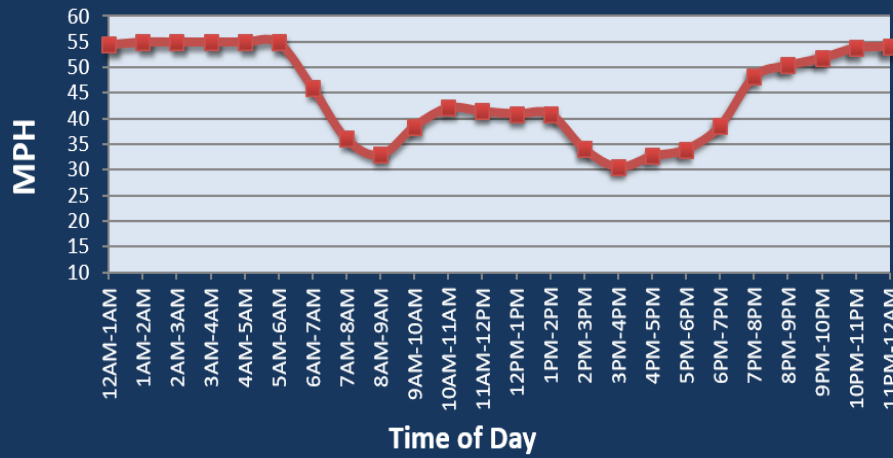

Philadelphia, PA: I-76 at US 1

Average Speed by Time of Day
I-76 at US 1

Summary

National Ranking by Congestion Index	47
Average Speed	42.1
Peak Average Speed	36.7
Nonpeak Average Speed	44.4
Nonpeak/Peak Ratio	1.21
Peak Average Speed Percent Change 2019 - 2020	67.4%