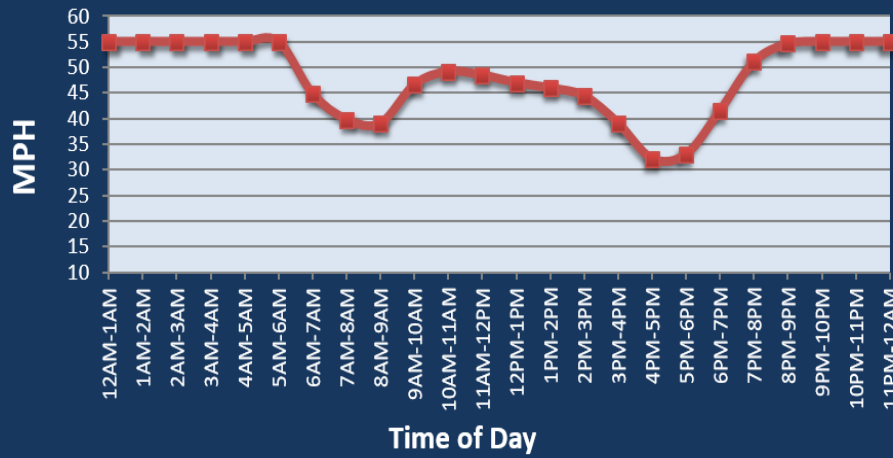

Tampa, FL: I-4 at I-275

Average Speed by Time of Day
I-4 at I-275

Summary

National Ranking by Congestion Index	64
Average Speed	45.7
Peak Average Speed	38.4
Nonpeak Average Speed	49.1
Nonpeak/Peak Ratio	1.28
Peak Average Speed Percent Change 2019 - 2020	37.3%