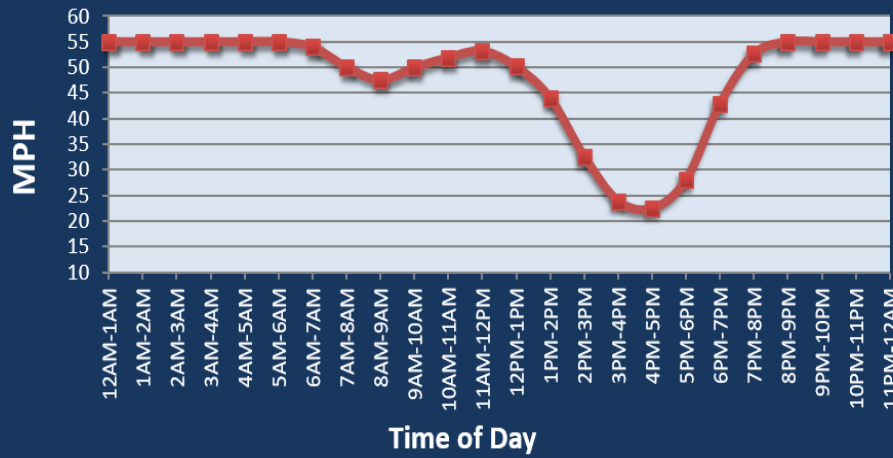

Seattle, WA: I-90 at I-405

Average Speed by Time of Day
I-90 at I-405

Summary

National Ranking by Congestion Index	73
Average Speed	45
Peak Average Speed	40.1
Nonpeak Average Speed	47.1
Nonpeak/Peak Ratio	1.17
Peak Average Speed Percent Change 2019 - 2020	40.4%