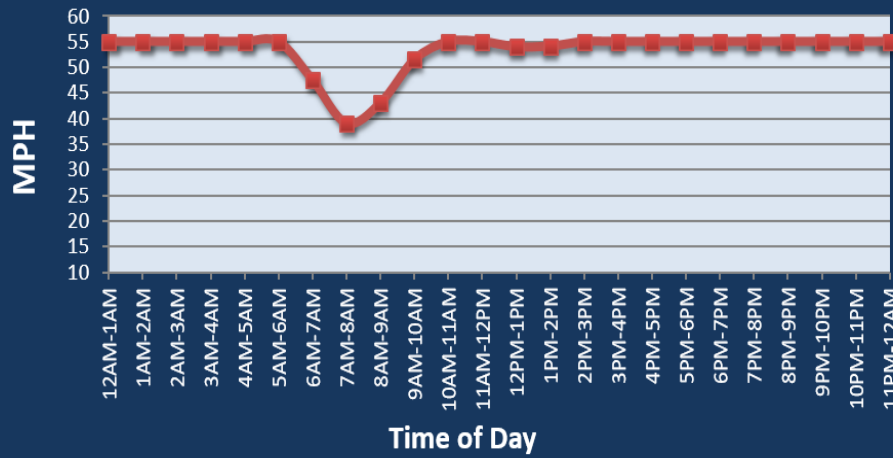

Nashville, TN: I-65 at I-24

Average Speed by Time of Day
I-65 at I-24

Summary

National Ranking by Congestion Index	77
Average Speed	52.6
Peak Average Speed	47.9
Nonpeak Average Speed	54.5
Nonpeak/Peak Ratio	1.14
Peak Average Speed Percent Change 2019 - 2020	30.0%