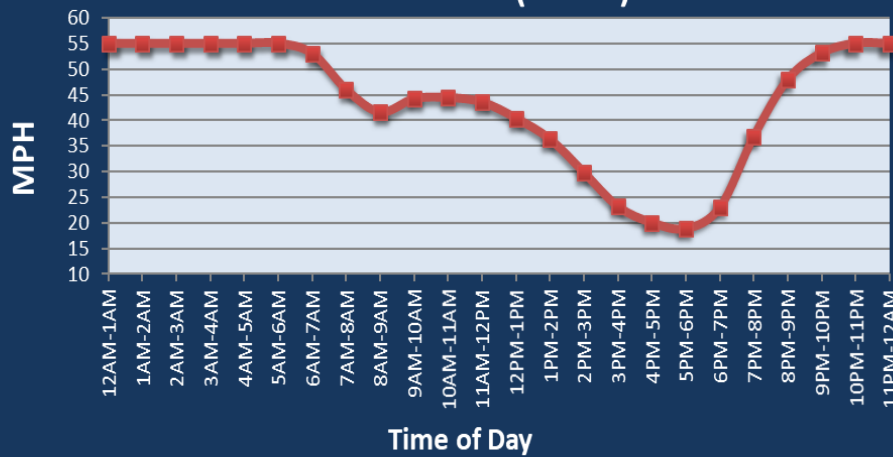

# Atlanta, GA: I-285 at I-85 (North)

Average Speed by Time of Day  
I-285 at I-85 (North)

## Summary

National Ranking by Congestion Index	4
Average Speed	38.9
Peak Average Speed	30.4
Nonpeak Average Speed	42.7
Nonpeak/Peak Ratio	1.40
Peak Average Speed Percent Change 2020 - 2021	-11.7%