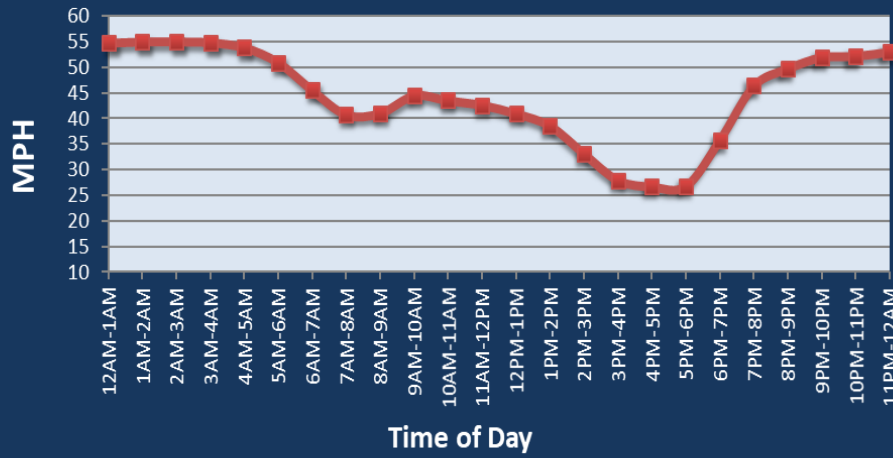

San Bernardino, CA: I-10 at I-15

Average Speed by Time of Day
I-10 at I-15

Summary

National Ranking by Congestion Index	9
Average Speed	42.2
Peak Average Speed	35.7
Nonpeak Average Speed	44.8
Nonpeak/Peak Ratio	1.25
Peak Average Speed Percent Change 2020 - 2021	-12.1%