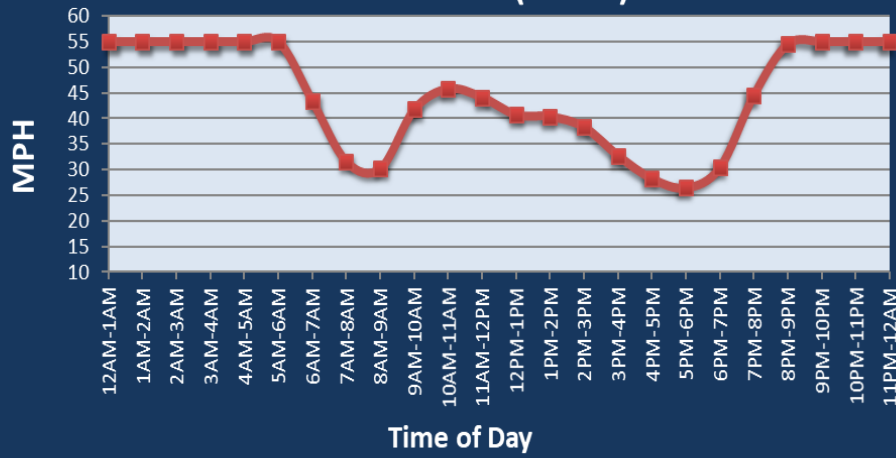

Houston, TX: I-45 at I-610 (North)

Average Speed by Time of Day
I-45 at I-610 (North)

Summary

National Ranking by Congestion Index	15
Average Speed	41.0
Peak Average Speed	31.0
Nonpeak Average Speed	46.0
Nonpeak/Peak Ratio	1.48
Peak Average Speed Percent Change 2020 - 2021	-19.7%