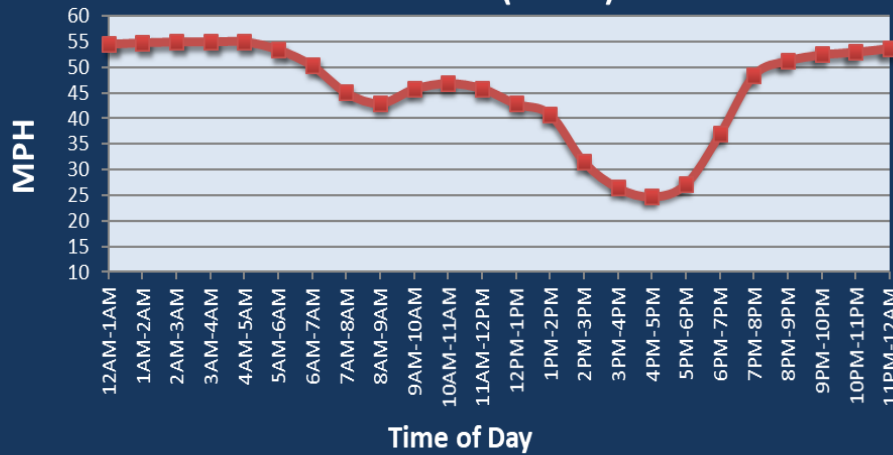

# Chicago, IL: I-90 at I-94 (South)

Average Speed by Time of Day  
I-90 at I-94 (South)

## Summary

National Ranking by Congestion Index	23
Average Speed	43.3
Peak Average Speed	36.9
Nonpeak Average Speed	45.6
Nonpeak/Peak Ratio	1.24
Peak Average Speed Percent Change 2020 - 2021	-10.7%