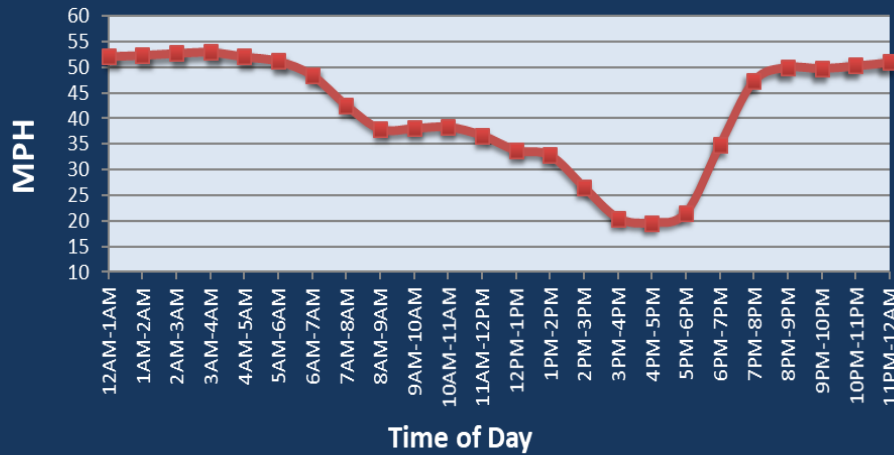

Portland, OR: I-5 at I-84

Average Speed by Time of Day I-5 at I-84

Summary

National Ranking by Congestion Index	28
Average Speed	37.3
Peak Average Speed	32.3
Nonpeak Average Speed	39.5
Nonpeak/Peak Ratio	1.22
Peak Average Speed Percent Change 2020 - 2021	-13.7%