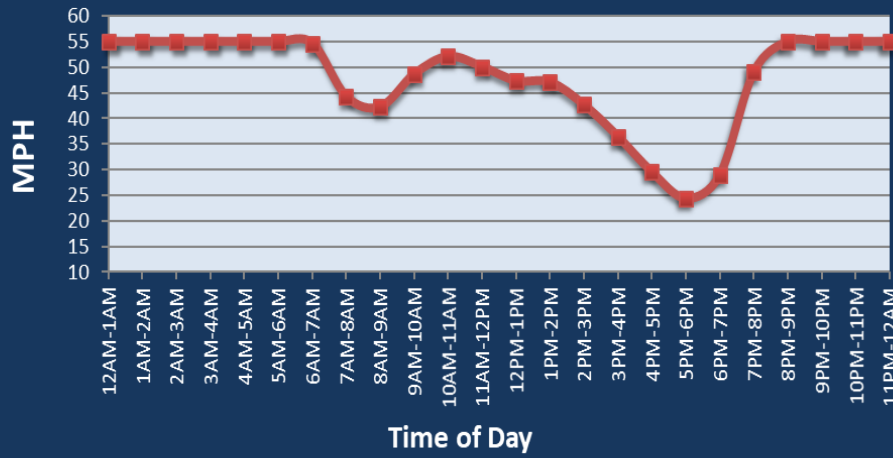

Houston, TX: I-610 at US 290

Average Speed by Time of Day
I-610 at US 290

Summary

National Ranking by Congestion Index	34
Average Speed	44.3
Peak Average Speed	34.6
Nonpeak Average Speed	49.5
Nonpeak/Peak Ratio	1.43
Peak Average Speed Percent Change 2020 - 2021	-18.0%