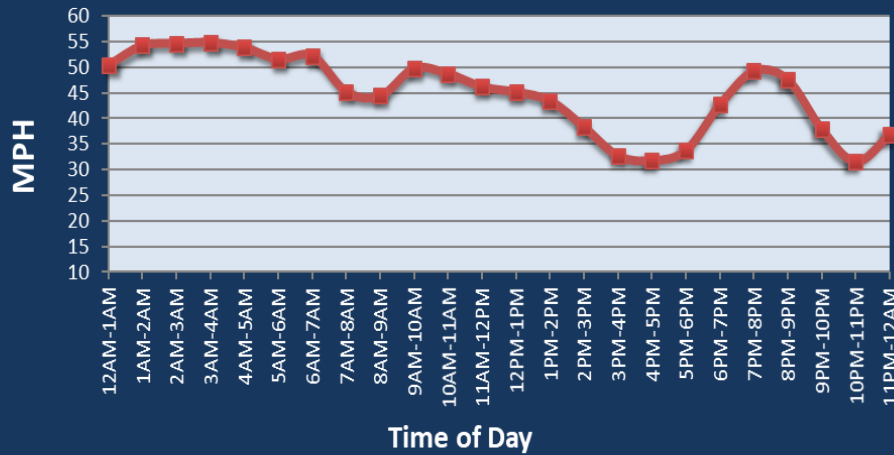

Philadelphia, PA: I-476 at I-95

Average Speed by Time of Day
I-476 at I-95

Summary

National Ranking by Congestion Index	43
Average Speed	44.1
Peak Average Speed	41.8
Nonpeak Average Speed	45.0
Nonpeak/Peak Ratio	1.08
Peak Average Speed Percent Change 2020 - 2021	-11.9%