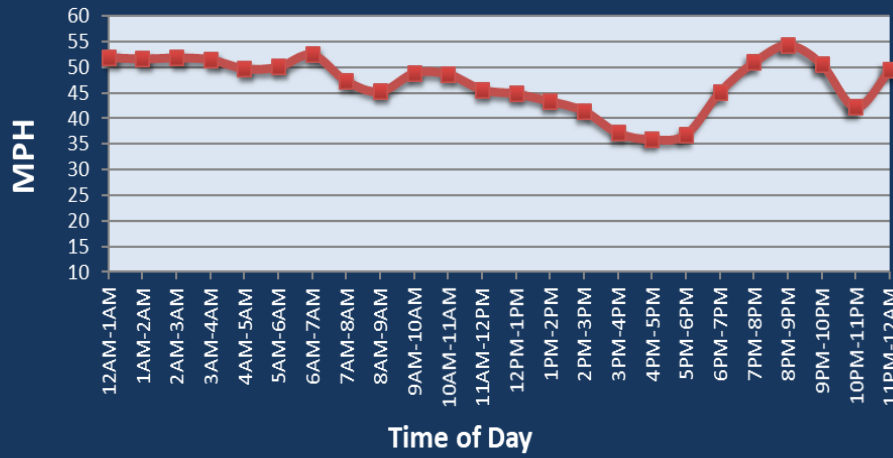

Waterbury, CT: I-84 at SR 8

Average Speed by Time of Day
I-84 at SR 8

Summary

National Ranking by Congestion Index	51
Average Speed	46.3
Peak Average Speed	43.5
Nonpeak Average Speed	47.3
Nonpeak/Peak Ratio	1.09
Peak Average Speed Percent Change 2020 - 2021	-6.2%