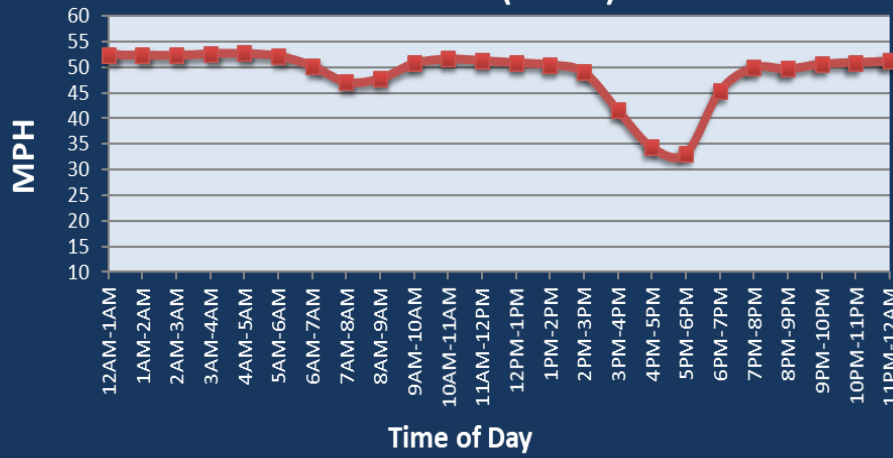

Indianapolis, IN: I-65 at I-70 (North)

Average Speed by Time of Day
I-65 at I-70 (North)

Summary

National Ranking by Congestion Index	53
Average Speed	47.0
Peak Average Speed	40.9
Nonpeak Average Speed	49.9
Nonpeak/Peak Ratio	1.22
Peak Average Speed Percent Change 2020 - 2021	-13.0%