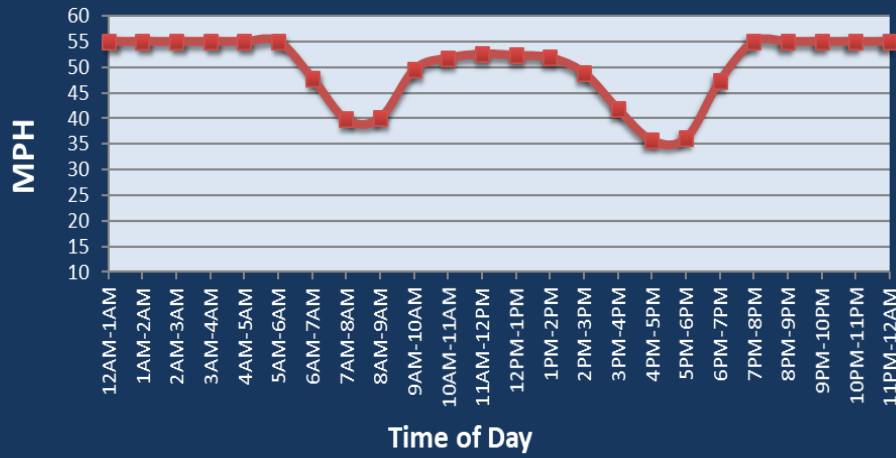

Denver, CO: I-25 at I-76

Average Speed by Time of Day
I-25 at I-76

Summary

National Ranking by Congestion Index	58
Average Speed	48.6
Peak Average Speed	40.3
Nonpeak Average Speed	52.2
Nonpeak/Peak Ratio	1.29
Peak Average Speed Percent Change 2020 - 2021	-12.1%