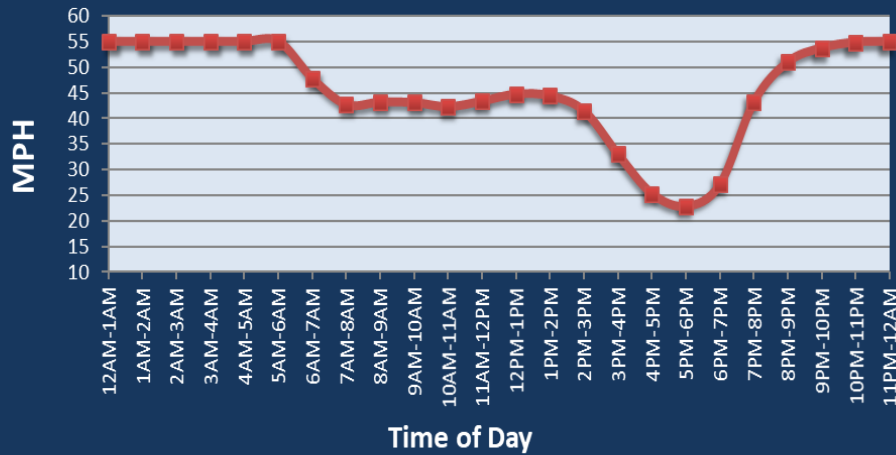

# Manhasset, NY: I-495 at Shelter Rock Road

Average Speed by Time of Day  
I-495 at Shelter Rock Road

## Summary

National Ranking by Congestion Index	73
Average Speed	44.2
Peak Average Speed	36.3
Nonpeak Average Speed	47.7
Nonpeak/Peak Ratio	1.31
Peak Average Speed Percent Change 2020 - 2021	-12.2%