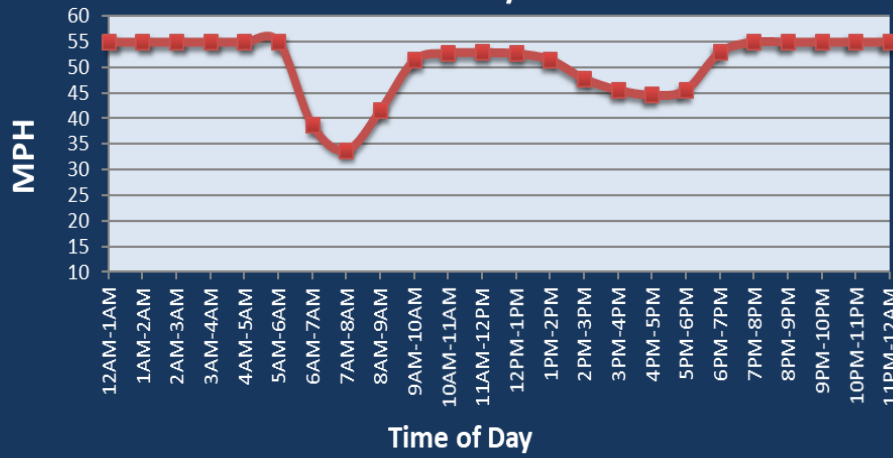

# Bridgeport, CT: I-95 at SR 8/SR 25

Average Speed by Time of Day  
I-95 at SR 8/SR 25

## Summary

National Ranking by Congestion Index	79
Average Speed	50.2
Peak Average Speed	41.1
Nonpeak Average Speed	53.3
Nonpeak/Peak Ratio	1.30
Peak Average Speed Percent Change 2020 - 2021	-18.8%